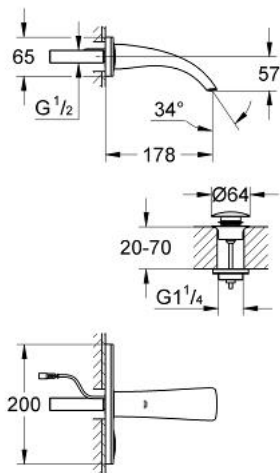

### PRODUCT DESCRIPTION

- Colour: chrome
- with display
- wall mounted
- advanced touch operating panel with backlit icons
- integrated digital display and intuitive menu navigation
- battery status indicator on display
- integrated temperature sensor
- mousseur
- projection 178 mm
- push-open waste set 1 1/4"
- digital flow limiter
- programmable, automatic safety shut-off (with default setting)
- CE approved
- type of protection:
- for use with:
- operating panel IP 69K
- concealed body 36 065 000
- installation kit 36 074 000
- upgrade option with pre set panel 45 983

### SPARE PARTS, 7月 2010 – now

- 1: Mousseur (Spare part-nr. 46680000)
- 2: Operating panel (Spare part-nr. 45989KS0)
- 2.1: Fixing set (Spare part-nr. 48003000)
- 3: Waste set with push-open plug (Spare part-nr. 65807000)
- 3.1: Nipple (Spare part-nr. 45986000)
- 4: Pre set panel (Spare part-nr. 45983KS0)\*