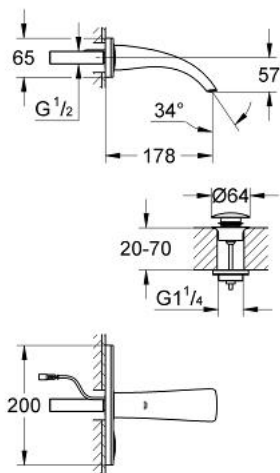

36 045 KS0 GROHE ONDUS DIGITAL BASIN MIXER

PRODUCT DESCRIPTION

- Colour: velvet black
- with display
- wall mounted
- advanced touch operating panel with backlit icons
- integrated digital display and intuitive menu navigation
- battery status indicator on display
- integrated temperature sensor
- mousseur
- projection 178 mm
- Push-open waste set 1 1/4"
- digital flow limiter
- programmable, automatic safety shut-off (with default setting)
- CE approved
- type of protection:
- operating panel IP 69K
- for use with:
- concealed body 36 065
- installation kit 36 074
- upgrade option with pre set panel 45 983

36 045 KS0 GROHE ONDUS DIGITAL BASIN MIXER

SPARE PARTS, July 2010 – now

- 1: Mousseur (Spare part-nr. 46680000)
 - 2: operating panel (Spare part-nr. 45989KS0)
 - 2.1: Fixing set (Spare part-nr. 48003000)
 - 3: Pop-up waste set (Spare part-nr. 65807KS0)
 - 3.1: Nipple (Spare part-nr. 45986KS0)
 - 4: Pre set panel (Spare part-nr. 45983KS0)*
- * Optional accessories