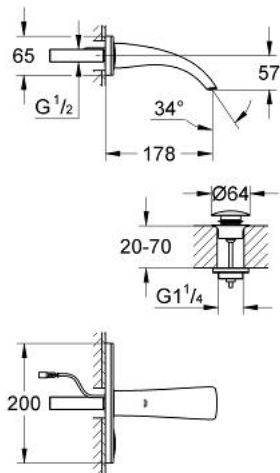

36 045 KS0 GROHE ONDUS DIGITAL BASIN MIXER

PRODUCT DESCRIPTION

- Colour: velvet black
- with display
- wall mounted
- advanced touch operating panel with backlit icons
- integrated digital display and intuitive menu navigation
- battery status indicator on display
- integrated temperature sensor
- mousseur
- projection 178 mm
- push-open waste set 1 1/4"
- digital flow limiter
- programmable, automatic safety shut-off (with default setting)
- CE approved
- type of protection:
- operating panel IP 69K
- for use with:
- concealed body 36 065 000
- installation kit 36 074 000
- upgrade option with pre set panel 45 983

36 045 KS0 GROHE ONDUS DIGITAL BASIN MIXER

SPARE PARTS, 7月 2010 – now

- 1: Mousseur (Spare part-nr. 46680000)
- 2: Operating panel (Spare part-nr. 45989KS0)
- 2.1: Fixing set (Spare part-nr. 48003000)
- 3: Waste set with push-open plug (Spare part-nr. 65807KS0)
- 3.1: Nipple (Spare part-nr. 45986KS0)
- 4: Pre set panel (Spare part-nr. 45983KS0)*