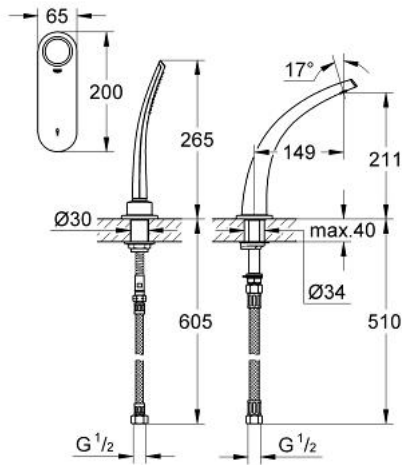

36 047 KS0 GROHE ONDUS DIGITAL 2-HOLE BATH/SOWER COMBINATION

PRODUCT DESCRIPTION

- Colour: velvet black
- final installation set
- consists of:
 - advanced touch operating panel with backlit icons
 - integrated digital display and intuitive menu navigation
 - 2 personalized pre set programs
 - diverter: hand shower/bath spout and additional head or side shower
 - GROHE SafeStop - safety button at 38°C
 - integrated temperature sensor
 - bath spout with GROHE Ondus flow straightener
 - hand shower 27 184 000
 - metal shower hose 2000 mm
 - Protected against backflow
 - digital flow limiter
 - programmable, automatic safety shut-off (with default setting)
 - extra low voltage supply 6 V DC
 - including cables
 - CE approved
 - type of protection:
 - operating panel IP 69K
 - for use with:
 - concealed thermostat unit 36 067
 - installation kit 36 068

36 047 KS0 GROHE ONDUS DIGITAL 2-HOLE BATH/SHOWER COMBINATION

SPARE PARTS, February 2007 – now

- 1: operating panel pre-set (Spare part-nr. 65713KS0)
- 2: Dirt strainer (Spare part-nr. 0700200M)
- 3: Tube (Spare part-nr. 07300000)
- 4: Flow straightener (Spare part-nr. 65621K00)