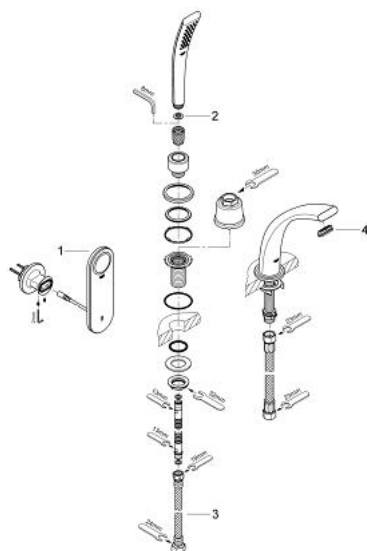

36 047 KS0 GROHE ONDUS DIGITAL 2-HOLE BATH/SOWER COMBINATION

PRODUCT DESCRIPTION

- Colour: velvet black
- final installation set
- consists of:
 - advanced touch operating panel with backlit icons
 - integrated digital display and intuitive menu navigation
 - 2 personalized pre set programs
 - diverter: hand shower/bath spout and additional head or side shower
 - GROHE SafeStop - safety button at 38°C
 - integrated temperature sensor
 - bath spout with GROHE Ondus flow straightener
 - hand shower 27 184 000
 - metal shower hose 2000 mm
 - Protected against backflow
 - digital flow limiter
 - programmable, automatic safety shut-off (with default setting)
 - extra low voltage supply 6 V DC
 - including cables
 - CE approved
 - type of protection:
 - operating panel IP 69K
 - for use with:
 - concealed thermostat unit 36 067
 - installation kit 36 068

36 047 KS0 GROHE ONDUS DIGITAL 2-HOLE BATH/SHOWER COMBINATION

SPARE PARTS, February 2007 – now

- 1: operating panel pre-set (Spare part-nr. 65713KS0)
- 2: Dirt strainer (Spare part-nr. 0700200M)
- 3: Tube (Spare part-nr. 07300000)
- 4: Flow straightener (Spare part-nr. 65621K00)