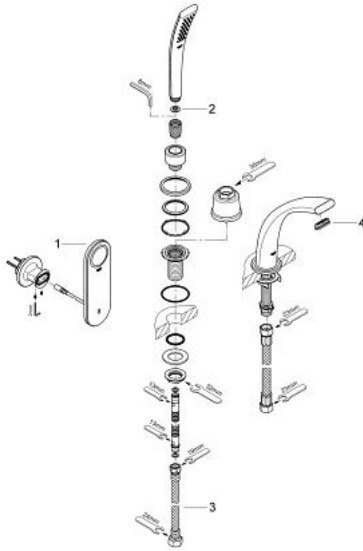

36 047 KS0 GROHE ONDUS DIGITAL 2-HOLE BATH COMBINATION

PRODUCT DESCRIPTION

- Colour: velvet black
- set for final installation
- consisting of:
 - advanced touch operating panel with backlit icons
 - integrated digital display and intuitive menu navigation
 - 2 personalized pre set programs
 - diverter: hand shower/bath spout and additional head or side shower
 - GROHE SafeStop safety button at 38°C
 - integrated temperature sensor
 - bath spout with GROHE Ondus flow straightener
 - Veris Stick hand shower 27 184
 - metal shower hose 2000 mm
 - protected against backflow
 - digital flow limiter
 - programmable, automatic safety shut-off (with default setting)
 - extra low voltage supply 6 V DC
 - including cables
 - CE approved
- type of protection:
 - operating panel IP 69K
- for use with:
 - concealed thermostat unit 36 067
 - installation kit 36 068

36 047 KS0 GROHE ONDUS DIGITAL 2-HOLE BATH COMBINATION

SPARE PARTS, 2月 2007 – now

- 1: Operating panel pre-set (Spare part-nr. 65713KS0)
- 2: Dirt strainer (Spare part-nr. 0700200M)
- 3: Connecting hose (Spare part-nr. 07300000)
- 4: Flow straightener (Spare part-nr. 65621K00)