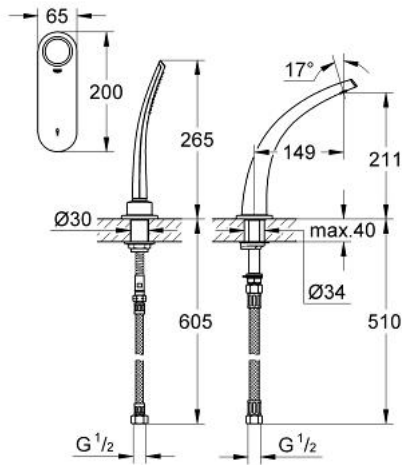

36 047 KS0 GROHE ONDUS DIGITAL 2-HOLE BATH COMBINATION

PRODUCT DESCRIPTION

- Colour: velvet black
- set for final installation
- consisting of:
 - advanced touch operating panel with backlit icons
 - integrated digital display and intuitive menu navigation
 - 2 personalized pre set programs
 - diverter: hand shower/bath spout and additional head or side shower
 - GROHE SafeStop safety button at 38°C
 - integrated temperature sensor
 - bath spout with GROHE Ondus flow straightener
 - Veris Stick hand shower 27 184
 - metal shower hose 2000 mm
 - protected against backflow
 - digital flow limiter
 - programmable, automatic safety shut-off (with default setting)
 - extra low voltage supply 6 V DC
 - including cables
 - CE approved
- type of protection:
 - operating panel IP 69K
- for use with:
 - concealed thermostat unit 36 067
 - installation kit 36 068

36 047 KS0 GROHE ONDUS DIGITAL 2-HOLE BATH COMBINATION

SPARE PARTS, 2月 2007 – now

- 1: Operating panel pre-set (Spare part-nr. 65713KS0)
- 2: Dirt strainer (Spare part-nr. 0700200M)
- 3: Connecting hose (Spare part-nr. 07300000)
- 4: Flow straightener (Spare part-nr. 65621K00)