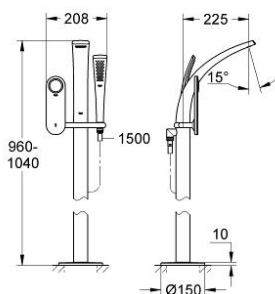

36 048 KS0 GROHE ONDUS DIGITAL BATH/SHOWER MIXER

PRODUCT DESCRIPTION

- Colour: velvet black
- free standing
- floor-mounted
- total height from finished floor 1040mm
- consists of:
 - advanced touch operating panel with backlit icons
 - integrated digital display and intuitive menu navigation
 - 2 personalized pre set programs
 - diverter: hand shower/bath spout and additional head or side shower
 - GROHE SafeStop - safety button at 38°C
 - integrated temperature sensor
 - bath spout with GROHE Ondus flow straightener
 - projection 225 mm
 - hand shower 27 184 000
 - shower hose 1500mm 28 143 000
- Protected against backflow
- digital flow limiter
- programmable, automatic safety shut-off (with default setting)
- extra low voltage supply 6 V DC
- incl. cable protection and cables
- CE approved
- type of protection:
 - operating panel IP 69K
- for use with:
 - concealed thermostat unit 36 067
 - installation kit 36 069

36 048 KS0 GROHE ONDUS DIGITAL BATH/SHOWER MIXER

SPARE PARTS, February 2007 – now

- 1: operating panel pre-set (Spare part-nr. 65713KS0)
- 2: Non-return valve (Spare part-nr. 08565000)
- 3: Flow straightener (Spare part-nr. 65621K00)
- 4: Dirt strainer (Spare part-nr. 0700200M)
- 5: connection wire (Spare part-nr. 42342000)