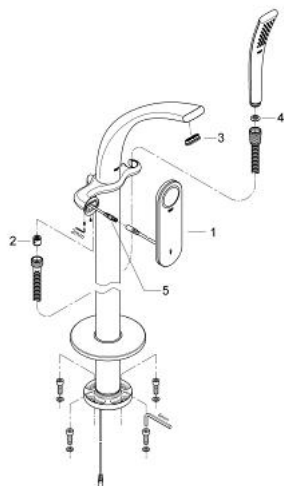

36 048 KS0 GROHE ONDUS DIGITAL BATH/SHOWER MIXER

PRODUCT DESCRIPTION

- Colour: velvet black
- free standing
- floor-mounted
- total height from finished floor 1040mm
- consists of:
 - advanced touch operating panel with backlit icons
 - integrated digital display and intuitive menu navigation
 - 2 personalized pre set programs
 - diverter: hand shower/bath spout and additional head or side shower
 - GROHE SafeStop - safety button at 38°C
 - integrated temperature sensor
 - bath spout with GROHE Ondus flow straightener
 - projection 225 mm
 - hand shower 27 184 000
 - shower hose 1500mm 28 143 000
- Protected against backflow
- digital flow limiter
- programmable, automatic safety shut-off (with default setting)
- extra low voltage supply 6 V DC
- incl. cable protection and cables
- CE approved
- type of protection:
 - operating panel IP 69K
- for use with:
 - concealed thermostat unit 36 067
 - installation kit 36 069

36 048 KS0 GROHE ONDUS DIGITAL BATH/SHOWER MIXER

SPARE PARTS, February 2007 – now

- 1: operating panel pre-set (Spare part-nr. 65713KS0)
- 2: Non-return valve (Spare part-nr. 08565000)
- 3: Flow straightener (Spare part-nr. 65621K00)
- 4: Dirt strainer (Spare part-nr. 0700200M)
- 5: connection wire (Spare part-nr. 42342000)