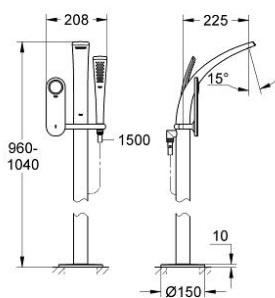

36 048 KS0 GROHE ONDUS DIGITAL BATH MIXER

PRODUCT DESCRIPTION

- Colour: velvet black
- free standing
- floor-mounted
- total height from finished floor 1040 mm
- consisting of:
 - advanced touch operating panel with backlit icons
 - integrated digital display and intuitive menu navigation
 - 2 personalized pre set programs
 - diverter: hand shower/bath spout and additional head or side shower
- GROHE SafeStop safety button at 38°C
- integrated temperature sensor
- bath spout with GROHE Ondus flow straightener
- projection 225 mm
- Veris Stick hand shower 27 184
- shower hose 1500 mm (28 143)
- protected against backflow
- digital flow limiter
- programmable, automatic safety shut-off (with default setting)
- extra low voltage supply 6 V DC
- incl. cable protection and cables
- CE approved
- type of protection:
 - operating panel IP 69K
- for use with:
 - concealed thermostat unit 36 067
- installation kit 36 069

36 048 KS0 GROHE ONDUS DIGITAL BATH MIXER

SPARE PARTS, 2月 2007 – now

- 1: Operating panel pre-set (Spare part-nr. 65713KS0)
- 2: Non-return valve (Spare part-nr. 08565000)
- 3: Flow straightener (Spare part-nr. 65621K00)
- 4: Dirt strainer (Spare part-nr. 0700200M)
- 5: Connection wire set (Spare part-nr. 42342000)