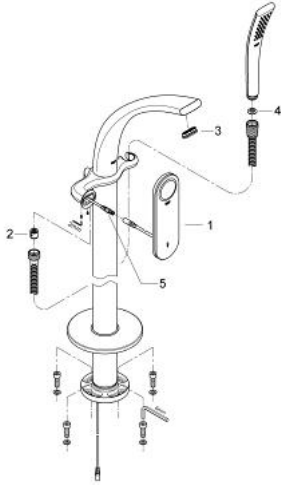

36 048 KS0 GROHE ONDUS DIGITAL BATH MIXER

PRODUCT DESCRIPTION

- Colour: velvet black
- free standing
- floor-mounted
- total height from finished floor 1040 mm
- consisting of:
 - advanced touch operating panel with backlit icons
 - integrated digital display and intuitive menu navigation
 - 2 personalized pre set programs
 - diverter: hand shower/bath spout and additional head or side shower
- GROHE SafeStop safety button at 38°C
- integrated temperature sensor
- bath spout with GROHE Ondus flow straightener
- projection 225 mm
- Veris Stick hand shower 27 184
- shower hose 1500 mm (28 143)
- protected against backflow
- digital flow limiter
- programmable, automatic safety shut-off (with default setting)
- extra low voltage supply 6 V DC
- incl. cable protection and cables
- CE approved
- type of protection:
 - operating panel IP 69K
- for use with:
 - concealed thermostat unit 36 067
- installation kit 36 069

36 048 KS0 GROHE ONDUS DIGITAL BATH MIXER

SPARE PARTS, 2月 2007 – now

- 1: Operating panel pre-set (Spare part-nr. 65713KS0)
- 2: Non-return valve (Spare part-nr. 08565000)
- 3: Flow straightener (Spare part-nr. 65621K00)
- 4: Dirt strainer (Spare part-nr. 0700200M)
- 5: Connection wire set (Spare part-nr. 42342000)