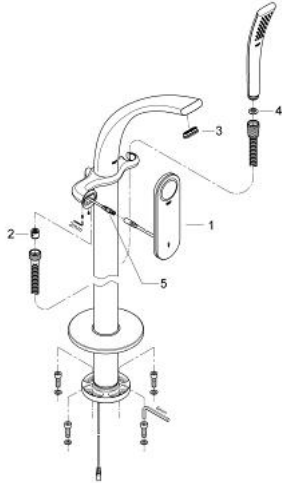

36 048 LS0 GROHE ONDUS DIGITAL BATH/SHOWER MIXER

PRODUCT DESCRIPTION

- Colour: moon white
- free standing
- floor-mounted
- total height from finished floor 1040mm
- consists of:
 - advanced touch operating panel with backlit icons
 - 2 personalized pre set programs
 - integrated digital display and intuitive menu navigation
 - diverter: hand shower/bath spout and additional head or side shower
 - GROHE SafeStop - safety button at 38°C
 - integrated temperature sensor
 - bath spout with GROHE Ondus flow straightener
 - projection 225 mm
 - hand shower 27 184 000
 - shower hose 1500mm 28 143 000
- Protected against backflow
- digital flow limiter
- programmable, automatic safety shut-off (with default setting)
- extra low voltage supply 6 V DC
- incl. cable protection and cables
- CE approved
- type of protection:
 - operating panel IP 69K
- for use with:
 - concealed thermostat unit 36 067
 - installation kit 36 069

36 048 LS0 GROHE ONDUS DIGITAL BATH/SHOWER MIXER

SPARE PARTS, February 2007 – now

- 1: operating panel pre-set (Spare part-nr. 65713LS0)
- 2: Non-return valve (Spare part-nr. 08565000)
- 3: Flow straightener (Spare part-nr. 65621LN0)
- 4: Dirt strainer (Spare part-nr. 0700200M)
- 5: connection wire (Spare part-nr. 42342000)