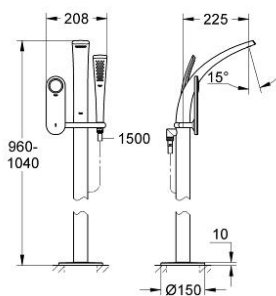

36 048 LS0 GROHE ONDUS DIGITAL BATH/SHOWER MIXER

PRODUCT DESCRIPTION

- Colour: moon white
- free standing
- floor-mounted
- total height from finished floor 1040mm
- consists of:
 - advanced touch operating panel with backlit icons
 - 2 personalized pre set programs
 - integrated digital display and intuitive menu navigation
 - diverter: hand shower/bath spout and additional head or side shower
 - GROHE SafeStop - safety button at 38°C
 - integrated temperature sensor
 - bath spout with GROHE Ondus flow straightener
 - projection 225 mm
 - hand shower 27 184 000
 - shower hose 1500mm 28 143 000
- Protected against backflow
- digital flow limiter
- programmable, automatic safety shut-off (with default setting)
- extra low voltage supply 6 V DC
- incl. cable protection and cables
- CE approved
- type of protection:
 - operating panel IP 69K
- for use with:
 - concealed thermostat unit 36 067
 - installation kit 36 069

36 048 LS0 GROHE ONDUS DIGITAL BATH/SHOWER MIXER

SPARE PARTS, February 2007 – now

- 1: operating panel pre-set (Spare part-nr. 65713LS0)
- 2: Non-return valve (Spare part-nr. 08565000)
- 3: Flow straightener (Spare part-nr. 65621LN0)
- 4: Dirt strainer (Spare part-nr. 0700200M)
- 5: connection wire (Spare part-nr. 42342000)