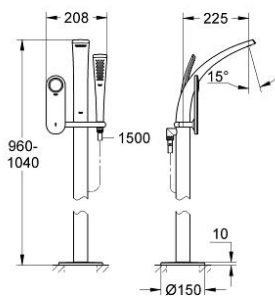

### PRODUCT DESCRIPTION

- Colour: moon white
- free standing
- floor-mounted
- total height from finished floor 1040 mm
- consisting of:
  - advanced touch operating panel with backlit icons
  - 2 personalized pre set programs
  - integrated digital display and intuitive menu navigation
  - diverter: hand shower/bath spout and additional head or side shower
  - GROHE SafeStop safety button at 38°C
  - integrated temperature sensor
  - bath spout with GROHE Ondus flow straightener
- projection 225 mm
- Veris Stick hand shower 27 184
- shower hose 1500 mm (28 143)
- protected against backflow
- digital flow limiter
- programmable, automatic safety shut-off (with default setting)
- extra low voltage supply 6 V DC
- incl. cable protection and cables
- CE approved
- type of protection:
  - operating panel IP 69K
- for use with:
  - concealed thermostat unit 36 067
- installation kit 36 069

### SPARE PARTS, 2月 2007 – now

- 1: Operating panel pre-set (Spare part-nr. 65713LS0)
- 2: Non-return valve (Spare part-nr. 08565000)
- 3: Flow straightener (Spare part-nr. 65621LN0)
- 4: Dirt strainer (Spare part-nr. 0700200M)
- 5: Connection wire set (Spare part-nr. 42342000)