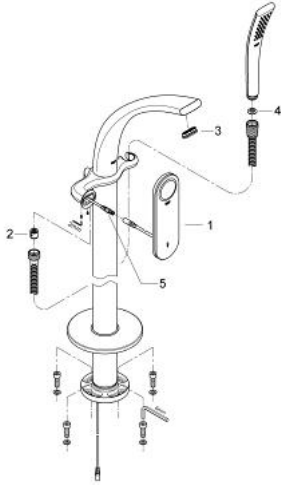

### PRODUCT DESCRIPTION

- Colour: moon white
- free standing
- floor-mounted
- total height from finished floor 1040 mm
- consisting of:
  - advanced touch operating panel with backlit icons
  - 2 personalized pre set programs
  - integrated digital display and intuitive menu navigation
  - diverter: hand shower/bath spout and additional head or side shower
  - GROHE SafeStop safety button at 38°C
  - integrated temperature sensor
  - bath spout with GROHE Ondus flow straightener
- projection 225 mm
- Veris Stick hand shower 27 184
- shower hose 1500 mm (28 143)
- protected against backflow
- digital flow limiter
- programmable, automatic safety shut-off (with default setting)
- extra low voltage supply 6 V DC
- incl. cable protection and cables
- CE approved
- type of protection:
  - operating panel IP 69K
- for use with:
  - concealed thermostat unit 36 067
- installation kit 36 069

### SPARE PARTS, 2月 2007 – now

- 1: Operating panel pre-set (Spare part-nr. 65713LS0)
- 2: Non-return valve (Spare part-nr. 08565000)
- 3: Flow straightener (Spare part-nr. 65621LN0)
- 4: Dirt strainer (Spare part-nr. 0700200M)
- 5: Connection wire set (Spare part-nr. 42342000)