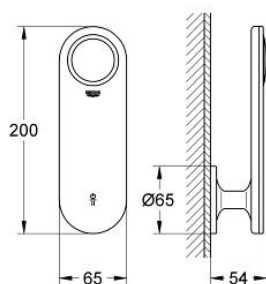

### PRODUCT DESCRIPTION

- Colour: chrome
- for bath and shower
- wall mounted
- advanced touch operating panel with backlit icons
- integrated digital display and intuitive menu navigation
- 2 personalized pre set programs
- diverter: head-/side-/hand shower/bath spout
- GROHE SafeStop - safety button at 38°C
- programmable, automatic safety shut-off (with default setting)
- extra low voltage supply 6 V DC
- CE approved
- type of protection:
- operating panel IP 69K
- for use with:
- concealed thermostat unit 36 067
- installation kit 36 068