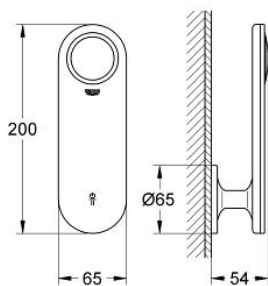

36 050 KS0 GROHE ONDUS DIGITAL OPERATING PANEL

PRODUCT DESCRIPTION

- Colour: velvet black
- for bath and shower
- wall mounted
- advanced touch operating panel with backlit icons
- integrated digital display and intuitive menu navigation
- 2 personalized pre set programs
- diverter: head-/side-/hand shower/bath spout
- GROHE SafeStop - safety button at 38°C
- programmable, automatic safety shut-off (with default setting)
- extra low voltage supply 6 V DC
- CE approved
- type of protection:
- operating panel IP 69K
- for use with:
- concealed thermostat unit 36 067
- installation kit 36 068

36 050 KS0 GROHE ONDUS DIGITAL OPERATING PANEL

SPARE PARTS, February 2007 – now

1: operating panel pre-set (Spare part-nr. 65713KS0)