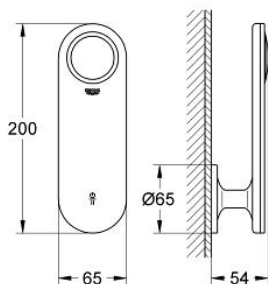

36 050 KS0 GROHE ONDUS DIGITAL OPERATING PANEL

PRODUCT DESCRIPTION

- Colour: velvet black
- for bath and shower
- wall mounted
- advanced touch operating panel with backlit icons
- integrated digital display and intuitive menu navigation
- 2 personalized pre set programs
- diverter: head-/side-/hand shower/bath spout
- GROHE SafeStop safety button at 38°C
- programmable, automatic safety shut-off (with default setting)
- extra low voltage supply 6 V DC
- CE approved
- type of protection:
- operating panel IP 69K
- for use with:
- concealed thermostat unit 36 067
- installation kit 36 068

36 050 KS0 GROHE ONDUS DIGITAL OPERATING PANEL

SPARE PARTS, 2月 2007 – now

1: Operating panel pre-set (Spare part-nr. 65713KS0)