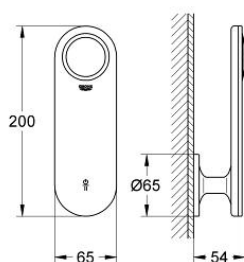

36 050 LS0 GROHE ONDUS DIGITAL OPERATING PANEL

PRODUCT DESCRIPTION

- Colour: moon white
- for bath and shower
- wall mounted
- advanced touch operating panel with backlit icons
- integrated digital display and intuitive menu navigation
- 2 personalized pre set programs
- diverter: head-/side-/hand shower/bath spout
- GROHE SafeStop - safety button at 38°C
- programmable, automatic safety shut-off (with default setting)
- extra low voltage supply 6 V DC
- CE approved
- type of protection:
- operating panel IP 69K
- for use with:
- concealed thermostat unit 36 067
- installation kit 36 068

36 050 LS0 GROHE ONDUS DIGITAL OPERATING PANEL

SPARE PARTS, February 2007 – now

1: operating panel pre-set (Spare part-nr. 65713LS0)