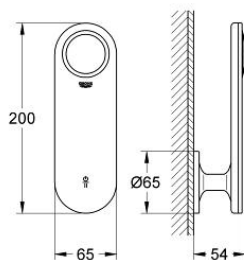

36 050 LS0 GROHE ONDUS DIGITAL OPERATING PANEL

PRODUCT DESCRIPTION

- Colour: moon white
- for bath and shower
- wall mounted
- advanced touch operating panel with backlit icons
- integrated digital display and intuitive menu navigation
- 2 personalized pre set programs
- diverter: head-/side-/hand shower/bath spout
- GROHE SafeStop safety button at 38°C
- programmable, automatic safety shut-off (with default setting)
- extra low voltage supply 6 V DC
- CE approved
- type of protection:
- operating panel IP 69K
- for use with:
- concealed thermostat unit 36 067
- installation kit 36 068

36 050 LS0 GROHE ONDUS DIGITAL OPERATING PANEL

SPARE PARTS, 2月 2007 – now

1: Operating panel pre-set (Spare part-nr. 65713LS0)