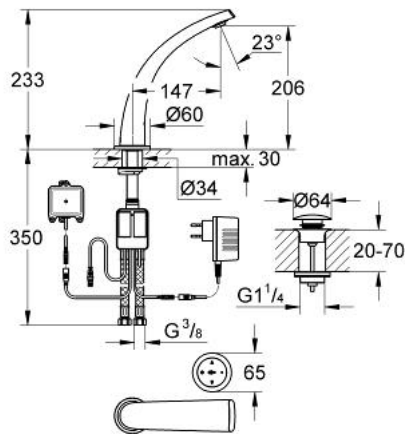

36 079 000 GROHE ONDUS DIGITAL BASIN MIXER

PRODUCT DESCRIPTION

- Colour: chrome
- single hole installation
- wireless sensual touch operating panel
- with long life 3V lithium battery CR-2032
- function unit
- plug power supply 230 V AC / 6 V DC
- integrated battery back up
- 6V lithium battery, type CR-P2
- integrated mousseur
- Push-open waste set 1 1/4"
- flexible connection hoses
- digital flow limiter
- programmable, automatic safety shut-off (with default setting)
- CE approved
- type of protection:
- faucet IP 66
- plug power supply IP 40
- battery unit IP 66
- operating panel IP 57

36 079 000 GROHE ONDUS DIGITAL BASIN MIXER

SPARE PARTS, May 2008 – now

- 1: Mousseur (Spare part-nr. 48009000)
 - 2: Fixing set (Spare part-nr. 48003000)
 - 3: Fixing clamp (Spare part-nr. 6554100M)
 - 4: mixing device (Spare part-nr. 45990000)
 - 4.1: Fixing clamp (Spare part-nr. 6554100M)
 - 5: Temperature sensor (Spare part-nr. 42349000)
 - 6: Pop-up waste set (Spare part-nr. 65807000)
 - 6.1: Nipple (Spare part-nr. 45986000)
 - 7: Battery housing with battery (Spare part-nr. 42741000)
 - 7.1: Battery (Spare part-nr. 42886000)
 - 8: operating panel (Spare part-nr. 65724KS0)
 - 9: Plug power supply 230 V (Spare part-nr. 65790000)
 - 10: Plug power supply 110-240 V (Spare part-nr. 36078000)*
- * Optional accessories