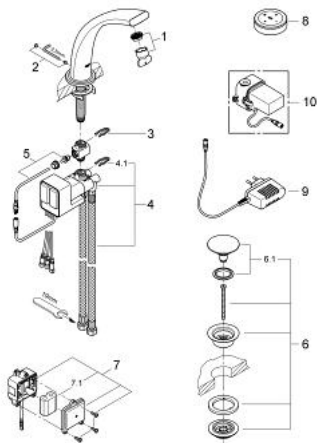

36 079 000 GROHE ONDUS DIGITAL BASIN MIXER

PRODUCT DESCRIPTION

- Colour: chrome
- single hole installation
- wireless sensual touch operating panel
- with long life 3V lithium battery CR-2032
- function unit
- plug power supply 230 V AC / 6 V DC
- integrated battery back up
- 6V lithium battery, type CR-P2
- integrated mousseur
- Push-open waste set 1 1/4"
- flexible connection hoses
- digital flow limiter
- programmable, automatic safety shut-off (with default setting)
- CE approved
- type of protection:
- faucet IP 66
- plug power supply IP 40
- battery unit IP 66
- operating panel IP 57

36 079 000 GROHE ONDUS DIGITAL BASIN MIXER

SPARE PARTS, May 2008 – now

- 1: Mousseur (Spare part-nr. 48009000)
 - 2: Fixing set (Spare part-nr. 48003000)
 - 3: Fixing clamp (Spare part-nr. 6554100M)
 - 4: mixing device (Spare part-nr. 45990000)
 - 4.1: Fixing clamp (Spare part-nr. 6554100M)
 - 5: Temperature sensor (Spare part-nr. 42349000)
 - 6: Pop-up waste set (Spare part-nr. 65807000)
 - 6.1: Nipple (Spare part-nr. 45986000)
 - 7: Battery housing with battery (Spare part-nr. 42741000)
 - 7.1: Battery (Spare part-nr. 42886000)
 - 8: operating panel (Spare part-nr. 65724KS0)
 - 9: Plug power supply 230 V (Spare part-nr. 65790000)
 - 10: Plug power supply 110-240 V (Spare part-nr. 36078000)*
- * Optional accessories