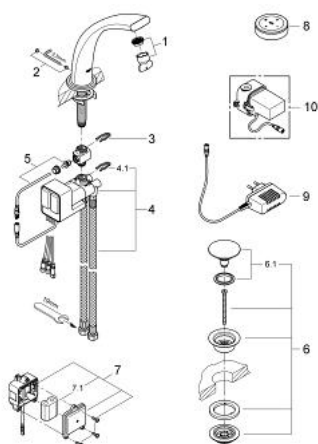

36 079 000 GROHE ONDUS DIGITAL BASIN MIXER

PRODUCT DESCRIPTION

- Colour: chrome
- single hole installation
- wireless sensual touch operating panel
- with LongLife 3 V lithium battery CR-2032
- function unit
- plug power supply 230 V AC / 6 V DC
- integrated battery back up
- 6 V lithium battery, type CR-P2
- integrated mousseur
- push-open waste set 1 1/4"
- flexible connection hoses
- digital flow limiter
- programmable, automatic safety shut-off (with default setting)
- CE approved
- type of protection:
- faucet IP 66
- plug power supply IP 40
- battery unit IP 66
- operating panel IP 57

36 079 000 GROHE ONDUS DIGITAL BASIN MIXER

SPARE PARTS, 5月 2008 – now

- 1: Mousseur (Spare part-nr. 48009000)
- 2: Fixing set (Spare part-nr. 48003000)
- 3: Fixing clamp (Spare part-nr. 6554100M)
- 4: Mixing device (Spare part-nr. 45990000)
- 4.1: Fixing clamp (Spare part-nr. 6554100M)
- 5: Temperature sensor (Spare part-nr. 42349000)
- 6: Waste set with push-open plug (Spare part-nr. 65807000)
- 6.1: Nipple (Spare part-nr. 45986000)
- 7: Battery housing (Spare part-nr. 42741000)
- 7.1: Battery (Spare part-nr. 42886000)
- 8: Operating panel (Spare part-nr. 65724KS0)
- 9: Plug power supply 230 V (Spare part-nr. 65790000)
- 10: Plug power supply 110-240 V (Spare part-nr. 36078000)*