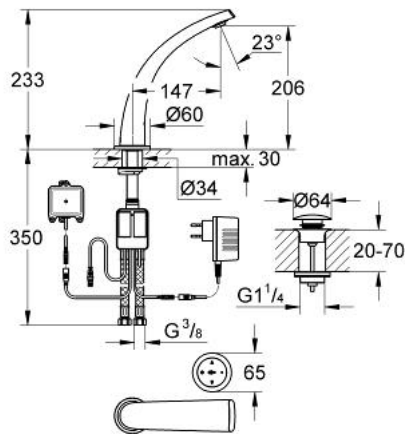

36 079 000 GROHE ONDUS DIGITAL BASIN MIXER

PRODUCT DESCRIPTION

- Colour: chrome
- single hole installation
- wireless sensual touch operating panel
- with LongLife 3 V lithium battery CR-2032
- function unit
- plug power supply 230 V AC / 6 V DC
- integrated battery back up
- 6 V lithium battery, type CR-P2
- integrated mousseur
- push-open waste set 1 1/4"
- flexible connection hoses
- digital flow limiter
- programmable, automatic safety shut-off (with default setting)
- CE approved
- type of protection:
- faucet IP 66
- plug power supply IP 40
- battery unit IP 66
- operating panel IP 57

36 079 000 GROHE ONDUS DIGITAL BASIN MIXER

SPARE PARTS, 5月 2008 – now

- 1: Mousseur (Spare part-nr. 48009000)
- 2: Fixing set (Spare part-nr. 48003000)
- 3: Fixing clamp (Spare part-nr. 6554100M)
- 4: Mixing device (Spare part-nr. 45990000)
- 4.1: Fixing clamp (Spare part-nr. 6554100M)
- 5: Temperature sensor (Spare part-nr. 42349000)
- 6: Waste set with push-open plug (Spare part-nr. 65807000)
- 6.1: Nipple (Spare part-nr. 45986000)
- 7: Battery housing (Spare part-nr. 42741000)
- 7.1: Battery (Spare part-nr. 42886000)
- 8: Operating panel (Spare part-nr. 65724KS0)
- 9: Plug power supply 230 V (Spare part-nr. 65790000)
- 10: Plug power supply 110-240 V (Spare part-nr. 36078000)*