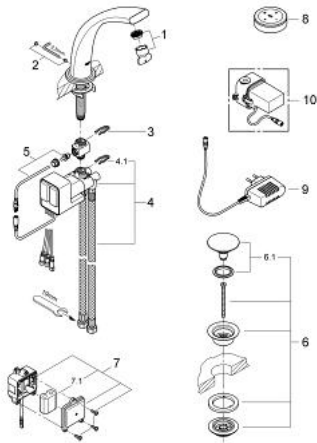

36 079 KS0 GROHE ONDUS DIGITAL BASIN MIXER

SPARE PARTS, May 2008 – now

- 1: Mousseur (Spare part-nr. 48009000)
 - 2: Fixing set (Spare part-nr. 48003000)
 - 3: Fixing clamp (Spare part-nr. 6554100M)
 - 4: mixing device (Spare part-nr. 45990000)
 - 4.1: Fixing clamp (Spare part-nr. 6554100M)
 - 5: Temperature sensor (Spare part-nr. 42349000)
 - 6: Pop-up waste set (Spare part-nr. 65807KS0)
 - 6.1: Nipple (Spare part-nr. 45986KS0)
 - 7: Battery housing with battery (Spare part-nr. 42741000)
 - 7.1: Battery (Spare part-nr. 42886000)
 - 8: operating panel (Spare part-nr. 65724KS0)
 - 9: Plug power supply 230 V (Spare part-nr. 65790000)
 - 10: Plug power supply 110-240 V (Spare part-nr. 36078000)*
- * Optional accessories