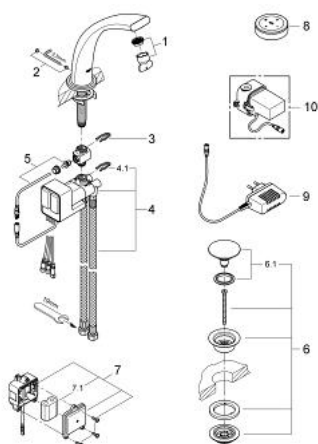

36 079 KS0 GROHE ONDUS DIGITAL BASIN MIXER

PRODUCT DESCRIPTION

- Colour: velvet black
- single hole installation
- wireless sensual touch operating panel
- with LongLife 3 V lithium battery CR-2032
- function unit
- plug power supply 230 V AC / 6 V DC
- integrated battery back up
- 6 V lithium battery, type CR-P2
- integrated mousseur
- push-open waste set 1 1/4"
- flexible connection hoses
- digital flow limiter
- programmable, automatic safety shut-off (with default setting)
- CE approved
- type of protection:
- faucet IP 66
- plug power supply IP 40
- battery unit IP 66
- operating panel IP 57

36 079 KS0 GROHE ONDUS DIGITAL BASIN MIXER

SPARE PARTS, 5月 2008 – now

- 1: Mousseur (Spare part-nr. 48009000)
- 2: Fixing set (Spare part-nr. 48003000)
- 3: Fixing clamp (Spare part-nr. 6554100M)
- 4: Mixing device (Spare part-nr. 45990000)
- 4.1: Fixing clamp (Spare part-nr. 6554100M)
- 5: Temperature sensor (Spare part-nr. 42349000)
- 6: Waste set with push-open plug (Spare part-nr. 65807KS0)
- 6.1: Nipple (Spare part-nr. 45986KS0)
- 7: Battery housing (Spare part-nr. 42741000)
- 7.1: Battery (Spare part-nr. 42886000)
- 8: Operating panel (Spare part-nr. 65724KS0)
- 9: Plug power supply 230 V (Spare part-nr. 65790000)
- 10: Plug power supply 110-240 V (Spare part-nr. 36078000)*