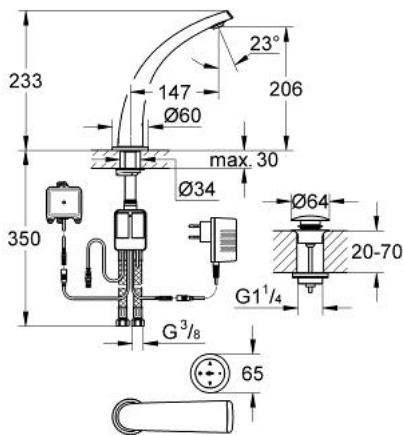

36 079 KS0 GROHE ONDUS DIGITAL BASIN MIXER

PRODUCT DESCRIPTION

- Colour: velvet black
- single hole installation
- wireless sensual touch operating panel
- with LongLife 3 V lithium battery CR-2032
- function unit
- plug power supply 230 V AC / 6 V DC
- integrated battery back up
- 6 V lithium battery, type CR-P2
- integrated mousseur
- push-open waste set 1 1/4"
- flexible connection hoses
- digital flow limiter
- programmable, automatic safety shut-off (with default setting)
- CE approved
- type of protection:
- faucet IP 66
- plug power supply IP 40
- battery unit IP 66
- operating panel IP 57

36 079 KS0 GROHE ONDUS DIGITAL BASIN MIXER

SPARE PARTS, 5月 2008 – now

- 1: Mousseur (Spare part-nr. 48009000)
- 2: Fixing set (Spare part-nr. 48003000)
- 3: Fixing clamp (Spare part-nr. 6554100M)
- 4: Mixing device (Spare part-nr. 45990000)
- 4.1: Fixing clamp (Spare part-nr. 6554100M)
- 5: Temperature sensor (Spare part-nr. 42349000)
- 6: Waste set with push-open plug (Spare part-nr. 65807KS0)
- 6.1: Nipple (Spare part-nr. 45986KS0)
- 7: Battery housing (Spare part-nr. 42741000)
- 7.1: Battery (Spare part-nr. 42886000)
- 8: Operating panel (Spare part-nr. 65724KS0)
- 9: Plug power supply 230 V (Spare part-nr. 65790000)
- 10: Plug power supply 110-240 V (Spare part-nr. 36078000)*