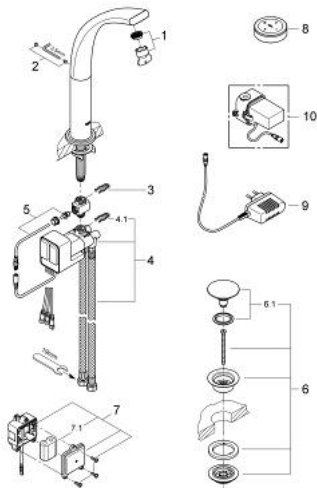

### PRODUCT DESCRIPTION

- Colour: chrome
- for free-standing basins
- single hole installation
- wireless sensual touch operating panel
- with LongLife 3 V lithium battery CR-2032
- function unit
- plug power supply 230 V AC / 6 V DC
- integrated battery back up
- 6 V lithium battery, type CR-P2
- integrated mousseur
- push-open waste set 1 1/4"
- flexible connection hoses
- flow limiter 6 l/min
- programmable, automatic safety shut-off (with default setting)
- type of protection:
- CE approved
- plug power supply IP 40
- faucet IP 66
- battery unit IP 66
- operating panel IP 57

### SPARE PARTS, 5月 2008 – now

- 1: Mousseur (Spare part-nr. 48009000)
- 2: Fixing set (Spare part-nr. 48003000)
- 3: Fixing clamp (Spare part-nr. 6554100M)
- 4: Mixing device (Spare part-nr. 45990000)
- 4.1: Fixing clamp (Spare part-nr. 6554100M)
- 5: Temperature sensor (Spare part-nr. 42349000)
- 6: Waste set with push-open plug (Spare part-nr. 65807000)
- 6.1: Nipple (Spare part-nr. 45986000)
- 7: Battery housing (Spare part-nr. 42741000)
- 7.1: Battery (Spare part-nr. 42886000)
- 8: Operating panel (Spare part-nr. 65724KS0)
- 9: Plug power supply 230 V (Spare part-nr. 65790000)
- 10: Plug power supply 110-240 V (Spare part-nr. 36078000)\*