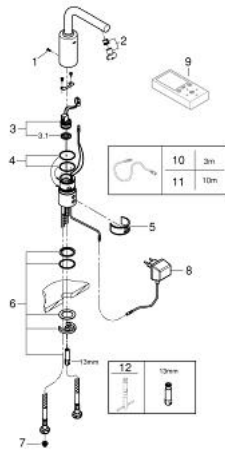

36 089 000 **ESSENCE E INFRARED ELECTRONIC BASIN MIXER 1/2"**
WITHOUT MIXING DEVICE

PRODUCT DESCRIPTION

- Colour: chrome
- with plug transformer 230V, 50 Hz, 3,2VA
- single hole installation
- for cold or premixed water
- GROHE LongLife finish
- GROHE EcoJoy - less water, perfect flow
- adjustable from 2 to 420 sec
- CE approved
- flow limiter 5 l/min.
- integrated mousseur
- automatic safety stop 60 sec.(factory pre-set)
- type of protection faucet IP 59K
- solenoid valve integrated in housing
- noise classification 1 in accordance with DIN4109
- flexible connecting hose
- dirt strainer
- rapid-installation-system
- Functions to activate with remote control 36 206:
- automatic flushing after 1 or 3 days without use
- Thermal disinfection for 3,5 or 11 min

36 089 000 ESSENCE E INFRARED ELECTRONIC BASIN MIXER 1/2" WITHOUT MIXING DEVICE

SPARE PARTS, June 2016 – now

- 1: Screw (Spare part-nr. 4283100M)
 - 2: Mousseur (Spare part-nr. 13943000)
 - 3: Solenoid valve (Spare part-nr. 43066000)
 - 3.1: Dirt Strainer (Spare part-nr. 42798000)
 - 4: Seat washer (Spare part-nr. 4283600M)
 - 5: Cleaning clip (Spare part-nr. 42837000)
 - 6: Fixing set (Spare part-nr. 42841000)
 - 7: Filter (Spare part-nr. 4241300M)
 - 8: Plug transformer (Spare part-nr. 43016000)
 - 9: Remote control for all GROHE infra-red products (Spare part-nr. 36407000)*
 - 10: Extention cable (Spare part-nr. 36221000)*
 - 11: Extention cable (Spare part-nr. 36222000)*
 - 12: Mounting wrench (Spare part-nr. 19017000)*
- * Optional accessories