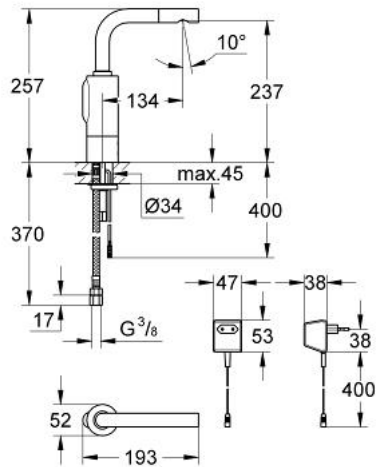

36 089 000 **ESSENCE E INFRARED ELECTRONIC BASIN MIXER 1/2"**
WITHOUT MIXING DEVICE

PRODUCT DESCRIPTION

- Colour: chrome
- with plug transformer 230V, 50 Hz, 3,2VA
- single hole installation
- for cold or premixed water
- GROHE LongLife finish
- GROHE EcoJoy - less water, perfect flow
- adjustable from 2 to 420 sec
- CE approved
- flow limiter 5 l/min.
- integrated mousseur
- automatic safety stop 60 sec.(factory pre-set)
- type of protection faucet IP 59K
- solenoid valve integrated in housing
- noise classification 1 in accordance with DIN4109
- flexible connecting hose
- dirt strainer
- rapid-installation-system
- Functions to activate with remote control 36 206:
- automatic flushing after 1 or 3 days without use
- Thermal disinfection for 3,5 or 11 min

36 089 000 ESSENCE E INFRARED ELECTRONIC BASIN MIXER 1/2" WITHOUT MIXING DEVICE

SPARE PARTS, June 2016 – now

- 1: Screw (Spare part-nr. 4283100M)
 - 2: Mousseur (Spare part-nr. 13943000)
 - 3: Solenoid valve (Spare part-nr. 43066000)
 - 3.1: Dirt Strainer (Spare part-nr. 42798000)
 - 4: Seat washer (Spare part-nr. 4283600M)
 - 5: Cleaning clip (Spare part-nr. 42837000)
 - 6: Fixing set (Spare part-nr. 42841000)
 - 7: Filter (Spare part-nr. 4241300M)
 - 8: Plug transformer (Spare part-nr. 43016000)
 - 9: Remote control for all GROHE infra-red products (Spare part-nr. 36407000)*
 - 10: Extention cable (Spare part-nr. 36221000)*
 - 11: Extention cable (Spare part-nr. 36222000)*
 - 12: Mounting wrench (Spare part-nr. 19017000)*
- * Optional accessories