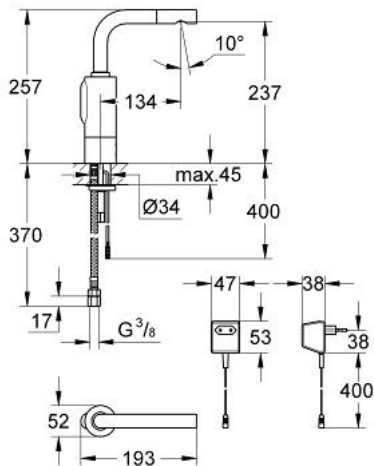

36 089 000 ESSENCE E INFRA-RED ELECTRONIC BASIN TAP 1/2" WITHOUT MIXING DEVICE

PRODUCT DESCRIPTION

- Colour: chrome
- with plug transformer 230 V, 50 Hz, 3,2 VA
- single hole installation
- for cold or premixed water
- GROHE LongLife finish
- GROHE EcoJoy - Less water, perfect flow
- adjustable from 2 to 420 sec
- CE approved
- flow limiter 5.0 l/min
- integrated mousseur
- automatic safety stop after 60 sec. (factory set)
- type of protection faucet IP 59K
- solenoid valve integrated in housing
- noise classification I in accordance with DIN 4109
- flexible connection hose
- dirt strainer
- rapid installation system
- functions to activate with remote control 36 206 000:
- automatic flushing after 1 or 3 days without use
- activation of permanent run for thermal disinfection for 3.5 or 11 min

36 089 000 ESSENCE E INFRA-RED ELECTRONIC BASIN TAP 1/2" WITHOUT MIXING DEVICE

SPARE PARTS, 6月 2016 – now

- 1: Screws (Spare part-nr. 4283100M)
- 2: Mousseur (Spare part-nr. 13943000)
- 3: Solenoid valve (Spare part-nr. 43066000)
- 3.1: Dirt strainer (Spare part-nr. 42798000)
- 4: Sealing washer (Spare part-nr. 4283600M)
- 5: Cleaning clip (Spare part-nr. 42837000)
- 6: Fixing set (Spare part-nr. 42841000)
- 7: Filter (Spare part-nr. 4241300M)
- 8: Plug transformer (Spare part-nr. 43016000)
- 9: Remote control for all GROHE infra-red products (Spare part-nr. 36407000)