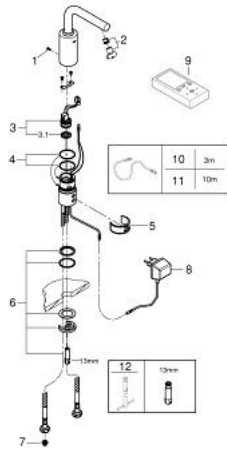

36 089 000 ESSENCE E INFRA-RED ELECTRONIC BASIN TAP 1/2" WITHOUT MIXING DEVICE

PRODUCT DESCRIPTION

- Colour: chrome
- with plug transformer 230 V, 50 Hz, 3,2 VA
- single hole installation
- for cold or premixed water
- GROHE LongLife finish
- GROHE EcoJoy - Less water, perfect flow
- adjustable from 2 to 420 sec
- CE approved
- flow limiter 5.0 l/min
- integrated mousseur
- automatic safety stop after 60 sec. (factory set)
- type of protection faucet IP 59K
- solenoid valve integrated in housing
- noise classification I in accordance with DIN 4109
- flexible connection hose
- dirt strainer
- rapid installation system
- functions to activate with remote control 36 206 000:
- automatic flushing after 1 or 3 days without use
- activation of permanent run for thermal disinfection for 3.5 or 11 min

36 089 000 ESSENCE E INFRA-RED ELECTRONIC BASIN TAP 1/2" WITHOUT MIXING DEVICE

SPARE PARTS, 6月 2016 – now

- 1: Screws (Spare part-nr. 4283100M)
- 2: Mousseur (Spare part-nr. 13943000)
- 3: Solenoid valve (Spare part-nr. 43066000)
- 3.1: Dirt strainer (Spare part-nr. 42798000)
- 4: Sealing washer (Spare part-nr. 4283600M)
- 5: Cleaning clip (Spare part-nr. 42837000)
- 6: Fixing set (Spare part-nr. 42841000)
- 7: Filter (Spare part-nr. 4241300M)
- 8: Plug transformer (Spare part-nr. 43016000)
- 9: Remote control for all GROHE infra-red products (Spare part-nr. 36407000)

*

- 10: Extension cable (Spare part-nr. 36221000)*
- 11: Extension cable (Spare part-nr. 36222000)*
- 12: Mounting wrench (Spare part-nr. 19017000)*

* Optional accessories