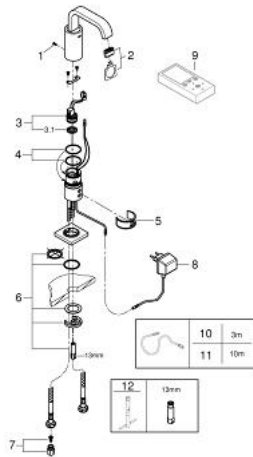

36 096 000 ALLURE E INFRARED ELECTRONIC BASIN MIXER 1/2" WITHOUT MIXING DEVICE

PRODUCT DESCRIPTION

- Colour: chrome
- with plug transformer 230V, 50 Hz, 3,2VA
- single hole installation
- for cold or premixed water
- GROHE LongLife finish
- GROHE EcoJoy - less water, perfect flow
- U spout
- safety stop after 60 sec.
- CE approved
- flow limiter 6 l/min
- integrated mousseur
- type of protection faucet IP 59K
- solenoid valve integrated in housing
- noise classification 1 in accordance with DIN4109
- flexible connecting hose
- dirt strainer
- rapid-installation-system
- Functions to activate with remote control 36 206:
- Thermal disinfection for 3,5 or 11 min
- automatic flushing after 1 or 3 days without use

36 096 000 ALLURE E INFRARED ELECTRONIC BASIN MIXER 1/2" WITHOUT MIXING DEVICE

SPARE PARTS, June 2016 – now

- 1: Screw (Spare part-nr. 4283100M)
 - 2: Mousseur (Spare part-nr. 13220000)
 - 3: Solenoid valve (Spare part-nr. 43066000)
 - 3.1: Dirt Strainer (Spare part-nr. 42798000)
 - 4: Seat washer (Spare part-nr. 4283600M)
 - 5: Cleaning clip (Spare part-nr. 42837000)
 - 6: Fixing set (Spare part-nr. 42841000)
 - 7: Filter (Spare part-nr. 4241300M)
 - 8: Plug transformer (Spare part-nr. 43016000)
 - 9: Remote control for all GROHE infra-red products (Spare part-nr. 36407000)*
 - 10: Extention cable (Spare part-nr. 36221000)*
 - 11: Extention cable (Spare part-nr. 36222000)*
 - 12: Mounting wrench (Spare part-nr. 19017000)*
- * Optional accessories