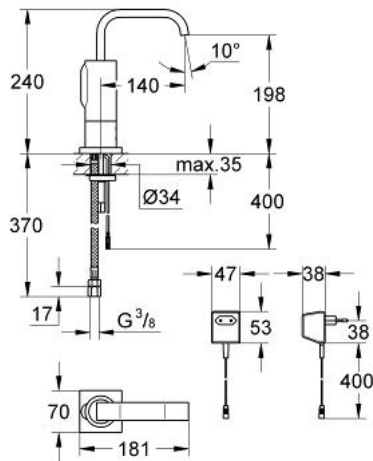

36 096 000 ALLURE E INFRARED ELECTRONIC BASIN MIXER 1/2" WITHOUT MIXING DEVICE

PRODUCT DESCRIPTION

- Colour: chrome
- with plug transformer 230V, 50 Hz, 3,2VA
- single hole installation
- for cold or premixed water
- GROHE LongLife finish
- GROHE EcoJoy - less water, perfect flow
- U spout
- safety stop after 60 sec.
- CE approved
- flow limiter 6 l/min
- integrated mousseur
- type of protection faucet IP 59K
- solenoid valve integrated in housing
- noise classification 1 in accordance with DIN4109
- flexible connecting hose
- dirt strainer
- rapid-installation-system
- Functions to activate with remote control 36 206:
- Thermal disinfection for 3,5 or 11 min
- automatic flushing after 1 or 3 days without use

36 096 000 ALLURE E INFRARED ELECTRONIC BASIN MIXER 1/2" WITHOUT MIXING DEVICE

SPARE PARTS, June 2016 – now

- 1: Screw (Spare part-nr. 4283100M)
 - 2: Mousseur (Spare part-nr. 13220000)
 - 3: Solenoid valve (Spare part-nr. 43066000)
 - 3.1: Dirt Strainer (Spare part-nr. 42798000)
 - 4: Seat washer (Spare part-nr. 4283600M)
 - 5: Cleaning clip (Spare part-nr. 42837000)
 - 6: Fixing set (Spare part-nr. 42841000)
 - 7: Filter (Spare part-nr. 4241300M)
 - 8: Plug transformer (Spare part-nr. 43016000)
 - 9: Remote control for all GROHE infra-red products (Spare part-nr. 36407000)*
 - 10: Extention cable (Spare part-nr. 36221000)*
 - 11: Extention cable (Spare part-nr. 36222000)*
 - 12: Mounting wrench (Spare part-nr. 19017000)*
- * Optional accessories