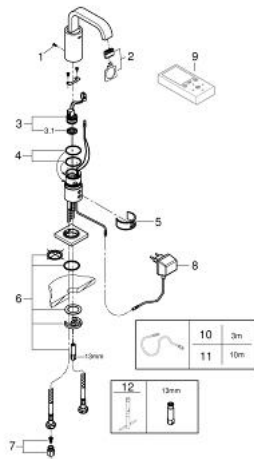

## 36 096 000 ALLURE E INFRA-RED ELECTRONIC BASIN TAP 1/2" WITHOUT MIXING DEVICE

### SPARE PARTS, 6月 2016 – now

- 1: Screws (Spare part-nr. 4283100M)
- 2: Mousseur (Spare part-nr. 13220000)
- 3: Solenoid valve (Spare part-nr. 43066000)
- 3.1: Dirt strainer (Spare part-nr. 42798000)
- 4: Sealing washer (Spare part-nr. 4283600M)
- 5: Cleaning clip (Spare part-nr. 42837000)
- 6: Fixing set (Spare part-nr. 42841000)
- 7: Filter (Spare part-nr. 4241300M)
- 8: Plug transformer (Spare part-nr. 43016000)
- 9: Remote control for all GROHE infra-red products (Spare part-nr. 36407000)

\*

- 10: Extension cable (Spare part-nr. 36221000)\*
- 11: Extension cable (Spare part-nr. 36222000)\*
- 12: Mounting wrench (Spare part-nr. 19017000)\*

\* Optional accessories