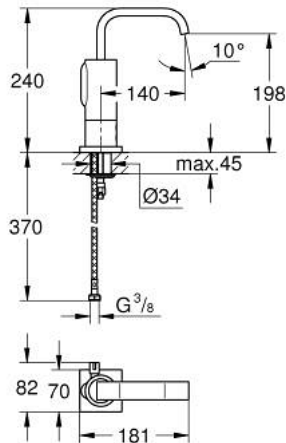

## 36 098 000 ALLURE E INFRA-RED ELECTRONIC BASIN MIXER 1/2" WITH MIXING DEVICE AND ADJUSTABLE TEMPERATURE LIMITER

### PRODUCT DESCRIPTION

- Colour: chrome
- single hole installation
- 6V lithium battery, type CR-P2
- GROHE LongLife finish
- 6.0 l/min flow limiter
- U spout
- integrated mousseur
- solenoid valve integrated in housing
- flexible connection hoses
- dirt strainer
- rapid-installation-system
- multistage battery status display
- automatic safety stop 60 sec.(factory pre-set)
- additional functions and precise settings by remote control 36 407
- automatic flushing after 1 or 3 days without use
- Thermal disinfection for 3,5 or 11 min
- CE approved
- noise classification 1 in accordance with DIN4109
- type of protection faucet IP 59K