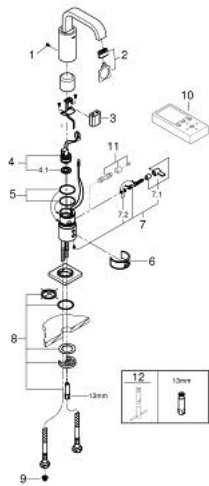

## 36 098 000 ALLURE E INFRA-RED ELECTRONIC BASIN MIXER 1/2" WITH MIXING DEVICE AND ADJUSTABLE TEMPERATURE LIMITER

### PRODUCT DESCRIPTION

- Colour: chrome
- single hole installation
- 6V lithium battery, type CR-P2
- GROHE LongLife finish
- 6.0 l/min flow limiter
- U spout
- integrated mousseur
- solenoid valve integrated in housing
- flexible connection hoses
- dirt strainer
- rapid-installation-system
- multistage battery status display
- automatic safety stop 60 sec.(factory pre-set)
- additional functions and precise settings by remote control 36 407
- automatic flushing after 1 or 3 days without use
- Thermal disinfection for 3,5 or 11 min
- CE approved
- noise classification 1 in accordance with DIN4109
- type of protection faucet IP 59K

### SPARE PARTS, June 2016 – now

- 1: Screw (Spare part-nr. 4283100M)
  - 2: Mousseur (Spare part-nr. 13220000)
  - 3: Battery (Spare part-nr. 42886000)
  - 4: Solenoid valve (Spare part-nr. 42229000)
  - 4.1: Dirt Strainer (Spare part-nr. 42798000)
  - 5: Seat washer (Spare part-nr. 4283600M)
  - 6: Cleaning clip (Spare part-nr. 42837000)
  - 7: Lever (Spare part-nr. 42363000)
  - 7.1: Mixing lever (Spare part-nr. 42364000)
  - 7.2: Seat washer (Spare part-nr. 4284000M)
  - 8: Fixing set (Spare part-nr. 42841000)
  - 9: Filter (Spare part-nr. 4241300M)
  - 10: Remote control (Spare part-nr. 36407001)\*
  - 11: Security cover cap (Spare part-nr. 36209000)\*
  - 12: Mounting wrench (Spare part-nr. 19017000)\*
- \* Optional accessories