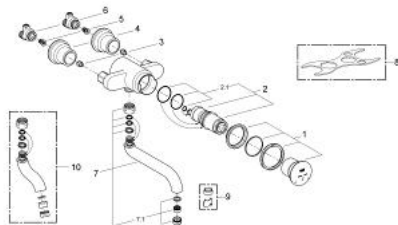

## 36 113 000 **CONTROMIX PUBLIC SELF-CLOSING BASIN MIXER 1/2"** **WITH MIXING DEVICE**

### PRODUCT DESCRIPTION

- Colour: chrome
- wall mounted
- economy stop function
- non-return valve
- temperature limiter
- flow limiter 7,5 l/min
- continuously running time adjustment 5-40 sec.
- projection 260 mm
- swivelling spout
- lockable S-unions
- insertable from 1,2 bar flow pressure
- GROHE EcoJoy - less water, perfect flow
- GROHE LongLife finish

### **SPARE PARTS**, August 2012 – now

- 1: Self-closing cap (Spare part-nr. 43088000)
  - 2: Cartridge (Spare part-nr. 43813000)
  - 2.1: Repl. kit f. seal (Spare part-nr. 43806000)
  - 3: Non-return valve (Spare part-nr. 4343200M)
  - 4: Escutcheon (Spare part-nr. 43986000)
  - 5: Dirt Strainer (Spare part-nr. 4341500M)
  - 6: S-union (Spare part-nr. 43825000)
  - 7: Spout for Europlus E thermostat (Spare part-nr. 42132000)
  - 7.1: Flow straightener (Spare part-nr. 13960000)
  - 8: Socket spanner (Spare part-nr. 43959000)\*
  - 9: Mousseur (Spare part-nr. 36133000)\*
  - 10: Spout for Europlus E thermostat (Spare part-nr. 43957000)\*
- \* Optional accessories