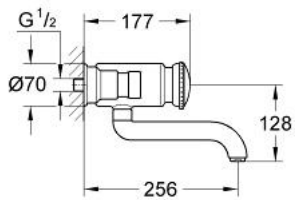

## 36 113 000 **CONTROMIX PUBLIC SELF-CLOSING BASIN MIXER 1/2"** **WITH MIXING DEVICE**

### PRODUCT DESCRIPTION

- Colour: chrome
- wall mounted
- economy stop function
- non-return valve
- temperature limiter
- flow limiter 7,5 l/min
- continuously running time adjustment 5-40 sec.
- projection 260 mm
- swivelling spout
- lockable S-unions
- insertable from 1,2 bar flow pressure
- GROHE EcoJoy - less water, perfect flow
- GROHE LongLife finish

### **SPARE PARTS**, August 2012 – now

- 1: Self-closing cap (Spare part-nr. 43088000)
  - 2: Cartridge (Spare part-nr. 43813000)
  - 2.1: Repl. kit f. seal (Spare part-nr. 43806000)
  - 3: Non-return valve (Spare part-nr. 4343200M)
  - 4: Escutcheon (Spare part-nr. 43986000)
  - 5: Dirt Strainer (Spare part-nr. 4341500M)
  - 6: S-union (Spare part-nr. 43825000)
  - 7: Spout for Europlus E thermostat (Spare part-nr. 42132000)
  - 7.1: Flow straightener (Spare part-nr. 13960000)
  - 8: Socket spanner (Spare part-nr. 43959000)\*
  - 9: Mousseur (Spare part-nr. 36133000)\*
  - 10: Spout for Europlus E thermostat (Spare part-nr. 43957000)\*
- \* Optional accessories