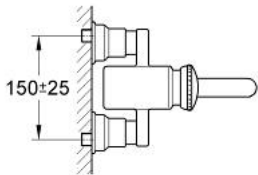

## 36 113 000 **CONTROMIX PUBLIC SELF-CLOSING BASIN MIXER 1/2"** **WITH MIXING DEVICE**

### PRODUCT DESCRIPTION

- Colour: chrome
- wall mounted
- economy stop function
- non-return valve
- temperature limiter
- flow limiter 7,5 l/min
- continuously running time adjustment 5-40 sec.
- projection 260 mm
- swivelling spout
- lockable S-unions
- insertable from 1,2 bar flow pressure
- GROHE EcoJoy - less water, perfect flow
- GROHE LongLife finish