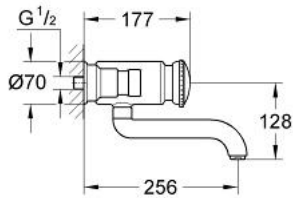

## 36 113 000 **CONTROMIX PUBLIC SELF-CLOSING BASIN MIXER 1/2"** **WITH MIXING DEVICE**

### PRODUCT DESCRIPTION

- Colour: chrome
- wall mounted
- economy stop function
- non return valve
- temperature limiter
- flow limiter 7.5 l/min
- flow time adjustable 5 - 40 sec.
- projection 260 mm
- swivel spout
- lockable S-unions
- min. recommended pressure 1.2 bar
- GROHE EcoJoy - Less water, perfect flow
- GROHE LongLife finish

### **SPARE PARTS**, 8月 2012 – now

- 1: Self-closing cap (Spare part-nr. 43088000)
  - 2: Cartridge (Spare part-nr. 43813000)
  - 2.1: Set of seals (Spare part-nr. 43806000)
  - 3: Non-return valve (Spare part-nr. 4343200M)
  - 4: Escutcheon (Spare part-nr. 43986000)
  - 5: Dirt strainer (Spare part-nr. 4341500M)
  - 6: S-union (Spare part-nr. 43825000)
  - 7: Spout for Europlus E thermostat (Spare part-nr. 42132000)
  - 7.1: Laminar flow straightener (Spare part-nr. 13960000)
  - 8: Socket spanner (Spare part-nr. 43959000)\*
  - 9: Mousseur (Spare part-nr. 36133000)\*
  - 10: Spout for Europlus E thermostat (Spare part-nr. 43957000)\*
- \* Optional accessories