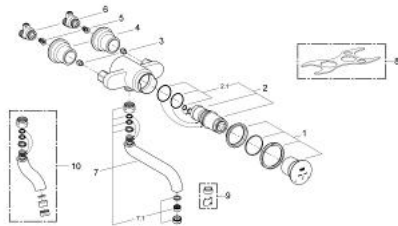

## 36 113 000 **CONTROMIX PUBLIC SELF-CLOSING BASIN MIXER 1/2"** **WITH MIXING DEVICE**

### PRODUCT DESCRIPTION

- Colour: chrome
- wall mounted
- economy stop function
- non return valve
- temperature limiter
- flow limiter 7.5 l/min
- flow time adjustable 5 - 40 sec.
- projection 260 mm
- swivel spout
- lockable S-unions
- min. recommended pressure 1.2 bar
- GROHE EcoJoy - Less water, perfect flow
- GROHE LongLife finish

### **SPARE PARTS**, 8月 2012 – now

- 1: Self-closing cap (Spare part-nr. 43088000)
  - 2: Cartridge (Spare part-nr. 43813000)
  - 2.1: Set of seals (Spare part-nr. 43806000)
  - 3: Non-return valve (Spare part-nr. 4343200M)
  - 4: Escutcheon (Spare part-nr. 43986000)
  - 5: Dirt strainer (Spare part-nr. 4341500M)
  - 6: S-union (Spare part-nr. 43825000)
  - 7: Spout for Europlus E thermostat (Spare part-nr. 42132000)
  - 7.1: Laminar flow straightener (Spare part-nr. 13960000)
  - 8: Socket spanner (Spare part-nr. 43959000)\*
  - 9: Mousseur (Spare part-nr. 36133000)\*
  - 10: Spout for Europlus E thermostat (Spare part-nr. 43957000)\*
- \* Optional accessories