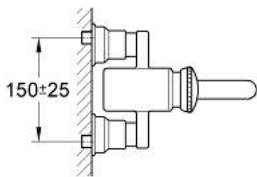

## 36 113 000 **CONTROMIX PUBLIC SELF-CLOSING BASIN MIXER 1/2"** **WITH MIXING DEVICE**

### PRODUCT DESCRIPTION

- Colour: chrome
- wall mounted
- economy stop function
- non return valve
- temperature limiter
- flow limiter 7.5 l/min
- flow time adjustable 5 - 40 sec.
- projection 260 mm
- swivel spout
- lockable S-unions
- min. recommended pressure 1.2 bar
- GROHE EcoJoy - Less water, perfect flow
- GROHE LongLife finish