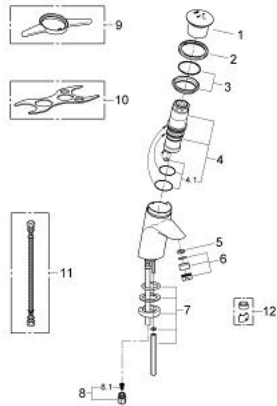

36 120 000 **CONTROMIX SURF SELF-CLOSING BASIN MIXER 1/2"** **WITHOUT MIXING DEVICE**

PRODUCT DESCRIPTION

- Colour: chrome
- single hole installation
- economy stop function
- flow limiter 6 l/min
- continuously running time adjustment 5-40 sec.
- flexible connecting hose
- dirt strainer
- 1 angle valve
- insertable from 1,2 bar flow pressure
- GROHE EcoJoy - less water, perfect flow
- GROHE LongLife finish

36 120 000 **CONTROMIX SURF SELF-CLOSING BASIN MIXER 1/2"** **WITHOUT MIXING DEVICE**

SPARE PARTS, January 1995 – now

- 1: Self-closing cap (Spare part-nr. 43089000)
- 2: Decorative ring (Spare part-nr. 42702000)
- 3: Ring (Spare part-nr. 43244000)
- 4: Cartridge (Spare part-nr. 43813000)
- 4.1: Repl. kit f. seal (Spare part-nr. 43806000)
- 5: Flow restrictor (Spare part-nr. 43284000)
- 6: Mousseur (Spare part-nr. 13929000)
- 7: Fixing set (Spare part-nr. 43024000)
- 8: Dirt Strainer (Spare part-nr. 43293000)
- 9: Handicap lever (Spare part-nr. 36127P00)*
- 10: Socket spanner (Spare part-nr. 43959000)*
- 11: Extension, 300 mm (Spare part-nr. 36125000)*
- 12: Mousseur (Spare part-nr. 36133000)*