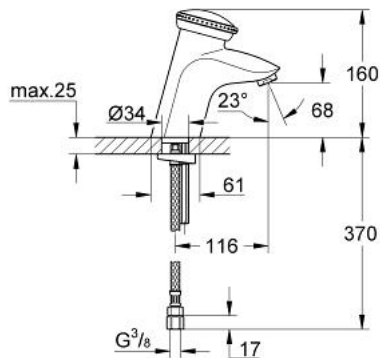

36 120 000 **CONTROMIX SURF SELF-CLOSING BASIN MIXER 1/2"** **WITHOUT MIXING DEVICE**

PRODUCT DESCRIPTION

- Colour: chrome
- single hole installation
- economy stop function
- flow limiter 6 l/min
- continuously running time adjustment 5-40 sec.
- flexible connecting hose
- dirt strainer
- 1 angle valve
- insertable from 1,2 bar flow pressure
- GROHE EcoJoy - less water, perfect flow
- GROHE LongLife finish

36 120 000 **CONTROMIX SURF SELF-CLOSING BASIN MIXER 1/2"** **WITHOUT MIXING DEVICE**

SPARE PARTS, January 1995 – now

- 1: Self-closing cap (Spare part-nr. 43089000)
- 2: Decorative ring (Spare part-nr. 42702000)
- 3: Ring (Spare part-nr. 43244000)
- 4: Cartridge (Spare part-nr. 43813000)
- 4.1: Repl. kit f. seal (Spare part-nr. 43806000)
- 5: Flow restrictor (Spare part-nr. 43284000)
- 6: Mousseur (Spare part-nr. 13929000)
- 7: Fixing set (Spare part-nr. 43024000)
- 8: Dirt Strainer (Spare part-nr. 43293000)
- 9: Handicap lever (Spare part-nr. 36127P00)*
- 10: Socket spanner (Spare part-nr. 43959000)*
- 11: Extension, 300 mm (Spare part-nr. 36125000)*
- 12: Mousseur (Spare part-nr. 36133000)*