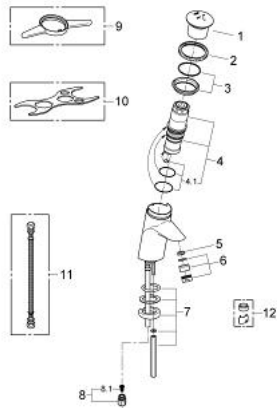

36 120 000 **CONTROMIX SURF SELF-CLOSING BASIN TAP 1/2"** **WITHOUT MIXING DEVICE**

PRODUCT DESCRIPTION

- Colour: chrome
- single hole installation
- economy stop function
- flow limiter 6 l/min
- flow time adjustable 5 - 40 sec.
- flexible connection hose
- dirt strainer
- 1 angle valve
- min. recommended pressure 1.2 bar
- GROHE EcoJoy - Less water, perfect flow
- GROHE LongLife finish

36 120 000 **CONTROMIX SURF SELF-CLOSING BASIN TAP 1/2"** **WITHOUT MIXING DEVICE**

SPARE PARTS, 1月 1995 – now

- 1: Self-closing cap (Spare part-nr. 43089000)
 - 2: Decorative ring (Spare part-nr. 42702000)
 - 3: Threaded ring (Spare part-nr. 43244000)
 - 4: Cartridge (Spare part-nr. 43813000)
 - 4.1: Set of seals (Spare part-nr. 43806000)
 - 5: Flow limiter (Spare part-nr. 43284000)
 - 6: Mousseur (Spare part-nr. 13929000)
 - 7: Fixing set (Spare part-nr. 43024000)
 - 8: Dirt strainer (Spare part-nr. 43293000)
 - 9: Handicap lever (Spare part-nr. 36127P00)*
 - 10: Socket spanner (Spare part-nr. 43959000)*
 - 11: Extension, 300 mm (Spare part-nr. 36125000)*
 - 12: Mousseur (Spare part-nr. 36133000)*
- * Optional accessories