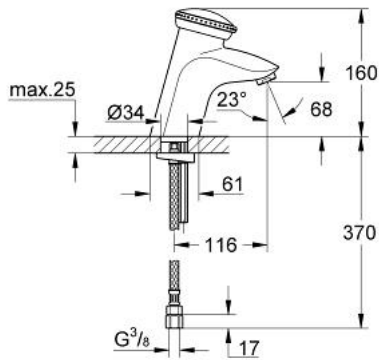

36 120 000 **CONTROMIX SURF SELF-CLOSING BASIN TAP 1/2"** **WITHOUT MIXING DEVICE**

PRODUCT DESCRIPTION

- Colour: chrome
- single hole installation
- economy stop function
- flow limiter 6 l/min
- flow time adjustable 5 - 40 sec.
- flexible connection hose
- dirt strainer
- 1 angle valve
- min. recommended pressure 1.2 bar
- GROHE EcoJoy - Less water, perfect flow
- GROHE LongLife finish

36 120 000 **CONTROMIX SURF SELF-CLOSING BASIN TAP 1/2"** **WITHOUT MIXING DEVICE**

SPARE PARTS, 1月 1995 – now

- 1: Self-closing cap (Spare part-nr. 43089000)
 - 2: Decorative ring (Spare part-nr. 42702000)
 - 3: Threaded ring (Spare part-nr. 43244000)
 - 4: Cartridge (Spare part-nr. 43813000)
 - 4.1: Set of seals (Spare part-nr. 43806000)
 - 5: Flow limiter (Spare part-nr. 43284000)
 - 6: Mousseur (Spare part-nr. 13929000)
 - 7: Fixing set (Spare part-nr. 43024000)
 - 8: Dirt strainer (Spare part-nr. 43293000)
 - 9: Handicap lever (Spare part-nr. 36127P00)*
 - 10: Socket spanner (Spare part-nr. 43959000)*
 - 11: Extension, 300 mm (Spare part-nr. 36125000)*
 - 12: Mousseur (Spare part-nr. 36133000)*
- * Optional accessories