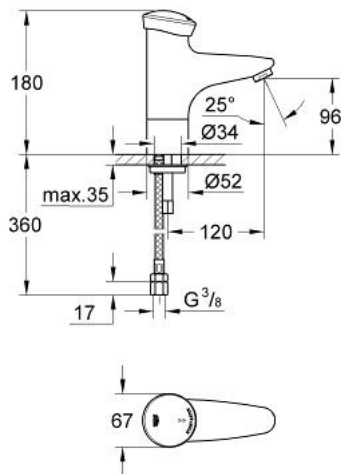

## 36 215 000 EURODISC SE SELF-CLOSING BASIN MIXER 1/2" WITHOUT MIXING DEVICE

### PRODUCT DESCRIPTION

- Colour: chrome
- single hole installation
- marking: red
- electronic controlled self-closing system
- battery power supply 6 V
- battery warning
- start-stop function
- flow limiter 6 l/min
- Flow time adjustable from 2-60 sec.
- automatic safety stop 60 sec.(factory pre-set)
- flexible connection hoses
- non-return valve
- dirt strainers
- type of protection IP57 / IPX9K, CE-sign
- GROHE LongLife finish

### SPARE PARTS, January 2001 – now

- 1: Actuation unit (Spare part-nr. 43020000)
  - 2: Screw (Spare part-nr. 4283100M)
  - 3: Mousseur (Spare part-nr. 42832000)
  - 3.1: Strainer (Spare part-nr. 42833000)
  - 4: Battery (Spare part-nr. 42886000)
  - 5: Solenoid valve (Spare part-nr. 42892000)
  - 5.1: Membrane (Spare part-nr. 42835000)
  - 5.2: Dirt Strainer (Spare part-nr. 42798000)
  - 6: Seat washer (Spare part-nr. 4283600M)
  - 7: Fixing set (Spare part-nr. 42841000)
  - 8: Flexible connection hose, 470 (Spare part-nr. 45484000)
  - 9: Dirt Strainer (Spare part-nr. 43293000)
  - 9.1: Dirt Strainer (Spare part-nr. 4329100M)
  - 10: Mousseur (Spare part-nr. 36133000)\*
  - 11: Socket (Spare part-nr. 36210000)\*
  - 12: Disassembling key  
(for Relexa Plus, Relexa Cosmopolitan face plate) (Spare part-nr. 19132000)\*
- \* Optional accessories