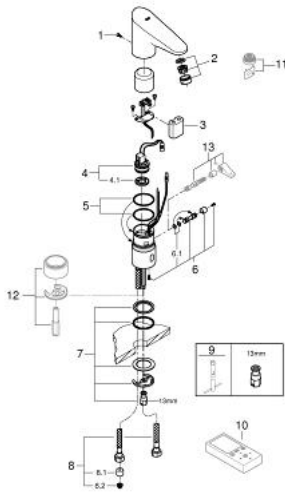

## 36 232 001 EUROPLUS E INFRA-RED ELECTRONIC BASIN TAP 1/2" WITH HIDDEN MIXING DEVICE

### PRODUCT DESCRIPTION

- Colour: chrome
- 6V lithium battery, type CR-P2
- CE approved
- single hole installation
- battery lifetime: approx. 7 years (150 actuations a day)
- GROHE LongLife battery electronic
- 7 pre-set programs:
  - with 24/72 hours autoflush
  - time or user dependent
  - with cleaning mode
  - safety stop after 60 sec.
- additional functions by remote control:
  - adjustable flow time
  - adjustable reflection range by remote
- activation of thermal disinfection for 3.5 or 11 min by hand
- multistage battery status display
- GROHE EcoJoy mousseur 5.7 l/min
- solenoid valve
- hidden mixing device with adjustable hot water limiter
- 2 flexible connection hoses
- dirt strainers
- non-return valve
- rapid-installation-system
- type of protection faucet IP 59K
- noise classification 1 in accordance with DIN4109
- GROHE EcoJoy - less water, perfect flow
- GROHE LongLife finish

### SPARE PARTS, June 2016 – now

- 1: Screw (Spare part-nr. 4283100M)
  - 2: Mousseur (Spare part-nr. 42832000)
  - 3: Battery (Spare part-nr. 42886000)
  - 4: Solenoid valve (Spare part-nr. 42229000)
  - 4.1: Dirt Strainer (Spare part-nr. 42798000)
  - 5: Seat washer (Spare part-nr. 4283600M)
  - 6: Security cover cap (Spare part-nr. 36209000)
  - 6.1: Seat washer (Spare part-nr. 4284000M)
  - 7: Fixing set (Spare part-nr. 42841000)
  - 8: Non-return valve (Spare part-nr. 4240400M)
  - 9: Filter (Spare part-nr. 4241300M)
  - 10: Mounting wrench (Spare part-nr. 19017000)\*
  - 11: Infra-red remote control (Spare part-nr. 36206000)\*
  - 12: Mousseur (Spare part-nr. 36133000)\*
  - 13: Socket (Spare part-nr. 36210000)\*
  - 14: Lever (Spare part-nr. 42839000)\*
- \* Optional accessories