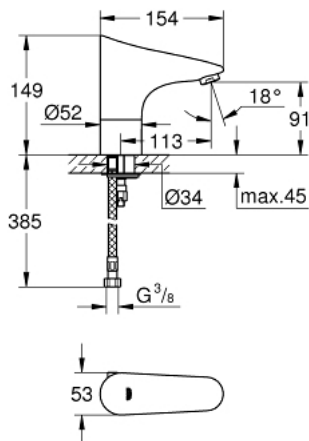

## 36 232 001 EUROPLUS E INFRA-RED ELECTRONIC BASIN TAP 1/2" WITH HIDDEN MIXING DEVICE