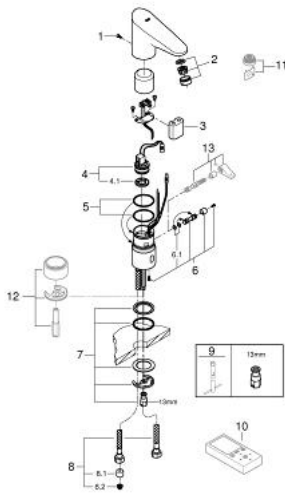

## 36 232 001 EUROPLUS E INFRA-RED ELECTRONIC BASIN TAP 1/2" WITH HIDDEN MIXING DEVICE

### PRODUCT DESCRIPTION

- Colour: chrome
- 6 V lithium battery, type CR-P2
- CE approved
- single hole installation
- battery lifetime: approx. 7 years (150 actuations a day)
- GROHE LongLife battery electronic
- 7 pre-set programs:
  - with 24/72 hours autoflush
  - time or user dependent
  - with cleaning mode
  - safety stop after 60 sec.
- additional functions by remote control:
  - adjustable flow time
  - adjustable reflection range by remote
  - activation of thermal disinfection for 3.5 or 11 min by hand
- multistage battery status display
- GROHE EcoJoy mousseur 5.7 l/min
- solenoid valve
- hidden mixing device with adjustable hot water limiter
- 2 flexible hoses
- dirt strainers
- non return valve
- rapid installation system
- type of protection faucet IP 59K
- noise classification I in accordance with DIN 4109
- GROHE EcoJoy - Less water, perfect flow
- GROHE LongLife finish

### SPARE PARTS, 6月 2016 – now

- 1: Screws (Spare part-nr. 4283100M)
- 2: Mousseur (Spare part-nr. 42832000)
- 3: Battery (Spare part-nr. 42886000)
- 4: Solenoid valve (Spare part-nr. 42229000)
- 4.1: Dirt strainer (Spare part-nr. 42798000)
- 5: Sealing washer (Spare part-nr. 4283600M)
- 6: Hidden mixing device (Spare part-nr. 36209000)
- 6.1: Sealing washer (Spare part-nr. 4284000M)
- 7: Fixing set (Spare part-nr. 42841000)
- 8: Non-return valve (Spare part-nr. 4240400M)
- 9: Filter (Spare part-nr. 4241300M)
- 10: Mounting wrench (Spare part-nr. 19017000)\*
- 11: Infra-red remote control (Spare part-nr. 36206000)\*
- 12: Mousseur (Spare part-nr. 36133000)\*
- 13: Socket (Spare part-nr. 36210000)\*
- 14: Mixer spindle with lever (Spare part-nr. 42839000)\*