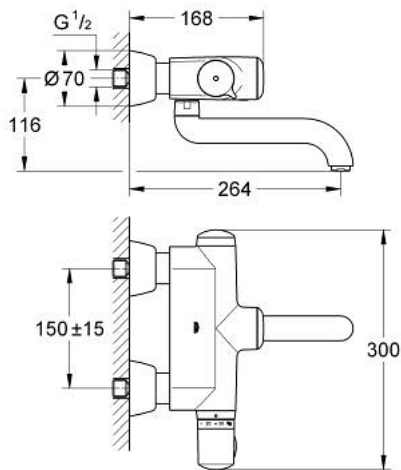

### PRODUCT DESCRIPTION

- Colour: chrome
- with infrared sensor for bi-directional communication for monitoring, configuration and servicing
- wall mounted
- 6V lithium battery, type CR-P2
- battery lifetime: approx. 7 years (150 actuations a day)
- 3 modes to start mixer: hand-hand, hand-body or body-body reflection
- temperature scale handle with safety stop between 35°C and 45°C
- flow straightener 9 l/min.
- non-return valve
- dirt strainers
- swivelling cast spout
- 192 mm
- projection 264 mm
- swivel range stop at 130°, lockable
- multistage battery status display
- 7 pre-set programs:
  - auto flush
  - thermal disinfection
  - cleaning mode
- additional functions and precise settings by remote control 36 407
- CE approved
- noise classification 1 in accordance with DIN4109
- type of protection IP 69K (planned)
- minimum pressure 1,0 bar