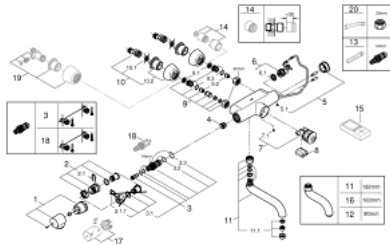

36 239 001 EUROPLUS E INFRARED ELECTRONIC WASH BASIN THERMOSTAT, 1/2"

SPARE PARTS, September 2015 – now

1. 1: Scale handle (Spare part-nr. 47409000)
   - 2: Stop ring (Spare part-nr. 47641000)
   - 2.1: Fixing clamp (Spare part-nr. 0574400M)
   - 3: Thermo-element 1/2" (Spare part-nr. 47217000)
   - 3.1: Stop ring + regulating nut (Spare part-nr. 47300000)
   - 3.1.1: Fixing clamp (Spare part-nr. 0574400M)
   - 3.2: O-ring $\varnothing 21 \times \varnothing 2$ (Spare part-nr. 0599900M)
   - 3.3: O-ring $\varnothing 24 \times \varnothing 2$ (Spare part-nr. 0119600M)
   - 4: Seat for thermostat (Spare part-nr. 01460000)
   - 5: Shield (Spare part-nr. 43384000)
   - 5.1: Screw dia. 4x52 mm (Spare part-nr. 4346200M)
   - 6: Solenoid valve (Spare part-nr. 42323000)
   - 6.1: Dirt Strainer (Spare part-nr. 42798000)
   - 7: Cartridge (Spare part-nr. 42130000)
   - 7.1: Screw dia. 4x52 mm (Spare part-nr. 4346200M)
   - 8: Battery (Spare part-nr. 42886000)
   - 9: Screw joint (Spare part-nr. 47643000)
   - 9.1: Dirt Strainer (Spare part-nr. 0726400M)
   - 9.2: Non-return valve (Spare part-nr. 08565000)
   - 9.3: O-ring $\varnothing 17 \times \varnothing 2$ (Spare part-nr. 0305500M)
   - 10: S-union (Spare part-nr. 12058000)
   - 10.1: Ball seal dia. 9x6.8 mm (Spare part-nr. 0138600M)
   - 10.2: Covering escutcheon (Spare part-nr. 45545000)
   - 11: Spout for Europlus E thermostat (Spare part-nr. 42132000)
   - 11.1: Flow straightener (Spare part-nr. 13960000)
   - 12: Spout for Europlus E thermostat (Spare part-nr. 43957000)*
   - 13: Socket spanner (Spare part-nr. 19070000)*
   - 14: Extension set 1/2", 30 mm (Spare part-nr. 46238000)*
   - 15: Remote control for all GROHE infra-red products (Spare part-nr. 36407000)*
   - 16: Spout for Europlus E thermostat (Spare part-nr. 42133000)*
   - 17: Metal handle temperature control (Spare part-nr. 47763000)*
   - 18: Thermoelement for changed waterways (Spare part-nr. 47657000)*
   - 19: S-union (Spare part-nr. 12051000)*
   - 20: Special spanner (Spare part-nr. 19377000)*
2. Optional accessories