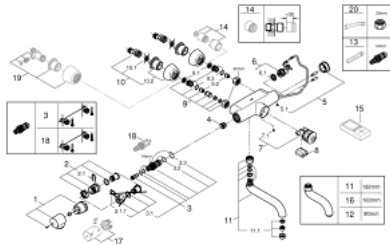

36 239 001 EUROPLUS E INFRA-RED ELECTRONIC WASH BASIN THERMOSTAT, 1/2"

SPARE PARTS, 9月 2015 – now

- 1: Temperature scale handle (Spare part-nr. 47409000)
- 2: Stop ring (Spare part-nr. 47641000)
- 2.1: Fixing clamp (Spare part-nr. 0574400M)
- 3: Thermo-element 1/2" (Spare part-nr. 47217000)
- 3.1: Stop ring + regulating nut (Spare part-nr. 47300000)
- 3.1.1: Fixing clamp (Spare part-nr. 0574400M)
- 3.2: Sealing washer Ø 21 x Ø 2 (Spare part-nr. 0599900M)
- 3.3: Sealing washer Ø 24 x Ø 2 (Spare part-nr. 0119600M)
- 4: Seat for thermostat (Spare part-nr. 01460000)
- 5: Cap (Spare part-nr. 43384000)
- 5.1: Screw (Spare part-nr. 4346200M)
- 6: Solenoid valve (Spare part-nr. 42323000)
- 6.1: Dirt strainer (Spare part-nr. 42798000)
- 7: Cartridge (Spare part-nr. 42130000)
- 7.1: Screw (Spare part-nr. 4346200M)
- 8: Battery (Spare part-nr. 42886000)
- 9: Screw connection (Spare part-nr. 47643000)
- 9.1: Dirt strainer (Spare part-nr. 0726400M)
- 9.2: Non-return valve (Spare part-nr. 08565000)
- 9.3: O-ring Ø 17 x Ø 2 (Spare part-nr. 0305500M)
- 10: S-union (Spare part-nr. 12058000)
- 10.1: Seal (Spare part-nr. 0138600M)
- 10.2: Covering escutcheon (Spare part-nr. 45545000)
- 11: Spout for Europlus E thermostat (Spare part-nr. 42132000)
- 11.1: Laminar flow straightener (Spare part-nr. 13960000)
- 12: Spout for Europlus E thermostat (Spare part-nr. 43957000)*
- 13: Socket spanner (Spare part-nr. 19070000)*
- 14: Extension set, 30 mm (Spare part-nr. 46238000)*
- 15: Remote control for all GROHE infra-red products (Spare part-nr. 36407000)*
- 16: Spout for Europlus E thermostat (Spare part-nr. 42133000)*
- 17: Metal handle temperature control (Spare part-nr. 47763000)*
- 18: Thermo element for reverse waterways (Spare part-nr. 47657000)*
- 19: S-union, lockable (Spare part-nr. 12051000)*
- 20: Special spanner (Spare part-nr. 19377000)*