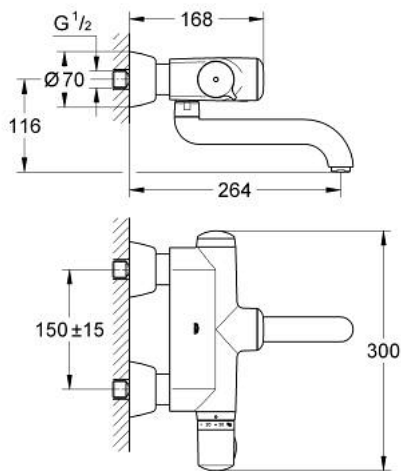

36 239 001 EUROPLUS E INFRA-RED ELECTRONIC WASH BASIN THERMOSTAT, 1/2"

PRODUCT DESCRIPTION

- Colour: chrome
- with infrared sensor for bi-directional communication for monitoring, configuration and servicing
- wall mounted
- 6 V lithium battery, type CR-P2
- battery lifetime: approx. 7 years (150 actuations a day)
- 3 modes to start mixer: hand-hand, hand-body or body-body reflection
- temperature scale handle with safety stop between 35°C and 45°C
- laminar flow straightener 9 l/min
- non return valve
- dirt strainers
- swivel cast spout
- 192 mm
- projection 264 mm
- swivel range stop at 130°, lockable
- multistage battery status display
- 7 pre-set programs:
  - auto flush
  - thermal disinfection
  - cleaning mode
  - additional functions and precise settings by remote control 36 407
- CE approved
- noise classification I in accordance with DIN 4109
- type of protection IP 69K
- min. recommended pressure 1.0 bar