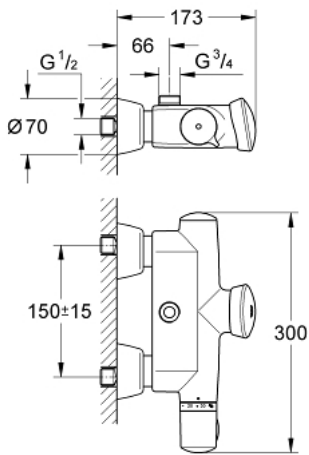

36 244 000 EURODISC SE SELF-CLOSING SHOWER THERMOSTAT , 1/2"

PRODUCT DESCRIPTION

- Colour: chrome
- wall mounted
- 6V lithium battery, type CR-P2
- GROHE LongLife finish
- GROHE TurboStat - compact cartridge with wax thermosteement
- GROHE CoolTouchmetal housing
- temperature scale handle with safety stop between 35°C and 45°C
- non-return valve
- dirt strainers
- outlet above 3/4"
- start-stop function
- electronic controlled self-closing system
- Functions to activate with tip code:
- flow time adjustable from 2 sec. to 30 min.
- Automatic flushing: 5 min after 3 days without use
- Thermal disinfection for 3,5 or 11 min
- CE approved
- noise classification 1 in accordance with DIN4109
- type of protection IP 69K (planned)
- minimum pressure 1,0 bar