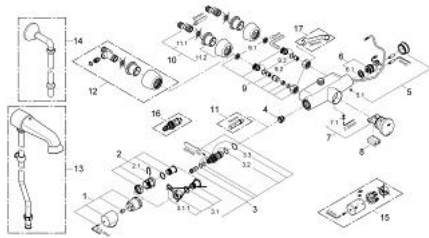

36 244 000 EURODISC SE SELF-CLOSING SHOWER THERMOSTAT , 1/2"

SPARE PARTS, June 2008 – now

- 1: Scale handle (Spare part-nr. 47409000)
- 2: Stop ring (Spare part-nr. 47641000)
- 2.1: Fixing clamp (Spare part-nr. 0574400M)
- 3: Thermo-element 1/2" (Spare part-nr. 47217000)
- 3.1: Stop ring + regulating nut (Spare part-nr. 47300000)
- 3.1.1: Fixing clamp (Spare part-nr. 0574400M)
- 3.2: O-ring $\varnothing 21 \times \varnothing 2$ (Spare part-nr. 0599900M)
- 3.3: O-ring $\varnothing 24 \times \varnothing 2$ (Spare part-nr. 0119600M)
- 4: Seat for thermostat (Spare part-nr. 01460000)
- 5: Shield (Spare part-nr. 43384000)
- 5.1: Screw dia. 4x52 mm (Spare part-nr. 4346200M)
- 6: Solenoid valve (Spare part-nr. 42323000)
- 6.1: Dirt Strainer (Spare part-nr. 42798000)
- 7: Cartridge (Spare part-nr. 43497000)
- 7.1: Screw dia. 4x52 mm (Spare part-nr. 4346200M)
- 8: Battery (Spare part-nr. 42886000)
- 9: Screw joint (Spare part-nr. 47643000)
- 9.1: Dirt Strainer (Spare part-nr. 0726400M)
- 9.2: Non-return valve (Spare part-nr. 08565000)
- 9.3: O-ring $\varnothing 17 \times \varnothing 2$ (Spare part-nr. 0305500M)
- 10: S-union (Spare part-nr. 12058000)
- 10.1: Ball seal dia. 9x6.8 mm (Spare part-nr. 0138600M)
- 10.2: Covering escutcheon (Spare part-nr. 45545000)
- 11: Socket spanner (Spare part-nr. 19070000)*
- 12: S-union (Spare part-nr. 12051000)*
- 13: Headshower combination (Spare part-nr. 36248000)*
- 14: Elbow 1/2" (Spare part-nr. 12407000)*
- 15: Metal handle temperature control (Spare part-nr. 47763000)*
- 16: Thermoelement for changed waterways (Spare part-nr. 47657000)*
- 17: Special spanner (Spare part-nr. 19377000)*