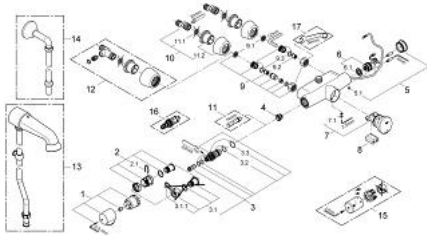

36 244 000 EURODISC SE SELF-CLOSING SHOWER THERMOSTAT , 1/2"

SPARE PARTS, 6月 2008 – now

- 1: Temperature scale handle (Spare part-nr. 47409000)
- 2: Stop ring (Spare part-nr. 47641000)
- 2.1: Fixing clamp (Spare part-nr. 0574400M)
- 3: Thermo-element 1/2" (Spare part-nr. 47217000)
- 3.1: Stop ring + regulating nut (Spare part-nr. 47300000)
- 3.1.1: Fixing clamp (Spare part-nr. 0574400M)
- 3.2: Sealing washer Ø 21 x Ø 2 (Spare part-nr. 0599900M)
- 3.3: Sealing washer Ø 24 x Ø 2 (Spare part-nr. 0119600M)
- 4: Seat for thermostat (Spare part-nr. 01460000)
- 5: Cap (Spare part-nr. 43384000)
- 5.1: Screw (Spare part-nr. 4346200M)
- 6: Solenoid valve (Spare part-nr. 42323000)
- 6.1: Dirt strainer (Spare part-nr. 42798000)
- 7: Cartridge (Spare part-nr. 43497000)
- 7.1: Screw (Spare part-nr. 4346200M)
- 8: Battery (Spare part-nr. 42886000)
- 9: Screw connection (Spare part-nr. 47643000)
- 9.1: Dirt strainer (Spare part-nr. 0726400M)
- 9.2: Non-return valve (Spare part-nr. 08565000)
- 9.3: O-ring ø 17 x ø 2 (Spare part-nr. 0305500M)
- 10: S-union (Spare part-nr. 12058000)
- 10.1: Seal (Spare part-nr. 0138600M)
- 10.2: Covering escutcheon (Spare part-nr. 45545000)
- 11: Socket spanner (Spare part-nr. 19070000)*
- 12: S-union, lockable (Spare part-nr. 12051000)*
- 13: Head shower combination (Spare part-nr. 36248000)*
- 14: Wall union, male 1/2" (Spare part-nr. 12407000)*
- 15: Metal handle temperature control (Spare part-nr. 47763000)*
- 16: Thermo element for reverse waterways (Spare part-nr. 47657000)*
- 17: Special spanner (Spare part-nr. 19377000)*