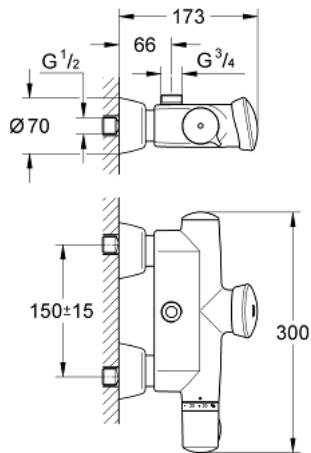

36 244 000 EURODISC SE SELF-CLOSING SHOWER THERMOSTAT , 1/2"

PRODUCT DESCRIPTION

- Colour: chrome
- wall mounted
- 6 V lithium battery, type CR-P2
- GROHE LongLife finish
- GROHE TurboStat - compact cartridge with wax thermoelement
- GROHE CoolTouch metal housing
- temperature scale handle with safety stop between 35°C and 45°C
- non return valve
- dirt strainers
- top outlet 3/4"
- start-stop function
- electronic control of operating time
- functions to activate with tip code
- flow time adjustable from 2 sec. to 30 min.
- automatic flushing: 5 min after 3 days without use
- activation of permanent run for thermal disinfection for 3.5 or 11 min
- CE approved
- noise classification I in accordance with DIN 4109
- type of protection IP 69K
- min. recommended pressure 1.0 bar