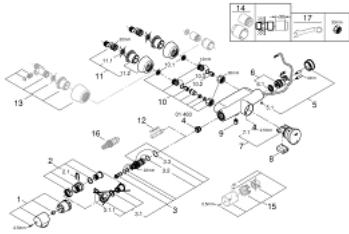

36 245 000 EURODISC SE SELF-CLOSING SHOWER THERMOSTAT , 1/2"

SPARE PARTS, June 2008 – now

- 1: Scale handle (Spare part-nr. 47409000)
- 2: Stop ring (Spare part-nr. 47641000)
- 2.1: Fixing clamp (Spare part-nr. 0574400M)
- 3: Thermo-element 1/2" (Spare part-nr. 47217000)
- 3.1: Stop ring + regulating nut (Spare part-nr. 47300000)
- 3.1.1: Fixing clamp (Spare part-nr. 0574400M)
- 3.2: O-ring $\varnothing 21 \times \varnothing 2$ (Spare part-nr. 0599900M)
- 3.3: O-ring $\varnothing 24 \times \varnothing 2$ (Spare part-nr. 0119600M)
- 4: Seat for thermostat (Spare part-nr. 01460000)
- 5: Shield (Spare part-nr. 43384000)
- 5.1: Screw dia. 4x52 mm (Spare part-nr. 4346200M)
- 6: Solenoid valve (Spare part-nr. 42323000)
- 6.1: Dirt Strainer (Spare part-nr. 42798000)
- 7: Cartridge (Spare part-nr. 43497000)
- 7.1: Screw dia. 4x52 mm (Spare part-nr. 4346200M)
- 8: Battery (Spare part-nr. 42886000)
- 9: Non-return valve (Spare part-nr. 08565000)
- 10: Screw joint (Spare part-nr. 47643000)
- 10.1: Dirt Strainer (Spare part-nr. 0726400M)
- 10.2: Non-return valve (Spare part-nr. 08565000)
- 10.3: O-ring $\varnothing 17 \times \varnothing 2$ (Spare part-nr. 0305500M)
- 11: S-union (Spare part-nr. 12058000)
- 11.1: Ball seal dia. 9x6.8 mm (Spare part-nr. 0138600M)
- 11.2: Covering escutcheon (Spare part-nr. 45545000)
- 12: Socket spanner (Spare part-nr. 19070000)*
- 13: S-union (Spare part-nr. 12051000)*
- 14: Extension set 1/2", 30 mm (Spare part-nr. 46238000)*
- 15: Scale handle, metallic (Spare part-nr. 47639000)*
- 15: Metal handle temperature control (Spare part-nr. 47763000)*
- 16: Thermoelement for changed waterways (Spare part-nr. 47657000)*
- 17: Special spanner (Spare part-nr. 19377000)*