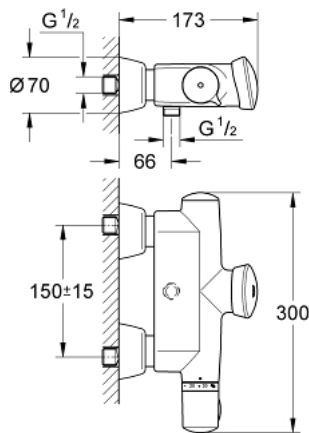

36 245 000 EURODISC SE SELF-CLOSING SHOWER THERMOSTAT , 1/2"

PRODUCT DESCRIPTION

- Colour: chrome
- wall mounted
- 6V lithium battery, type CR-P2
- GROHE LongLife finish
- GROHE TurboStat - compact cartridge with wax thermoelement
- GROHE CoolTouchmetal housing
- temperature scale handle with safety stop between 35°C and 45°C
- non-return valve
- dirt strainers
- outlet below 1/2"
- start-stop function
- electronic controlled self-closing system
- Functions to activate with tip code:
- flow time adjustable from 2 sec. to 30 min.
- Automatic flushing: 5 min after 3 days without use
- Thermal disinfection for 3,5 or 11 min
- CE approved
- noise classification 1 in accordance with DIN4109
- type of protection IP 69K (planned)
- minimum pressure 1,0 bar