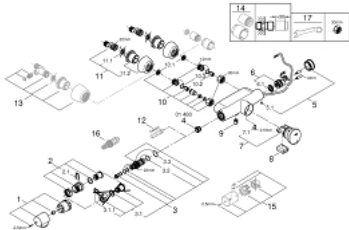

36 245 000 EURODISC SE SELF-CLOSING SHOWER THERMOSTAT , 1/2"

SPARE PARTS, 6月 2008 – now

- 1: Temperature scale handle (Spare part-nr. 47409000)
- 2: Stop ring (Spare part-nr. 47641000)
- 2.1: Fixing clamp (Spare part-nr. 0574400M)
- 3: Thermo-element 1/2" (Spare part-nr. 47217000)
- 3.1: Stop ring + regulating nut (Spare part-nr. 47300000)
- 3.1.1: Fixing clamp (Spare part-nr. 0574400M)
- 3.2: Sealing washer Ø 21 x Ø 2 (Spare part-nr. 0599900M)
- 3.3: Sealing washer Ø 24 x Ø 2 (Spare part-nr. 0119600M)
- 4: Seat for thermostat (Spare part-nr. 01460000)
- 5: Cap (Spare part-nr. 43384000)
- 5.1: Screw (Spare part-nr. 4346200M)
- 6: Solenoid valve (Spare part-nr. 42323000)
- 6.1: Dirt strainer (Spare part-nr. 42798000)
- 7: Cartridge (Spare part-nr. 43497000)
- 7.1: Screw (Spare part-nr. 4346200M)
- 8: Battery (Spare part-nr. 42886000)
- 9: Non-return valve (Spare part-nr. 08565000)
- 10: Screw connection (Spare part-nr. 47643000)
- 10.1: Dirt strainer (Spare part-nr. 0726400M)
- 10.2: Non-return valve (Spare part-nr. 08565000)
- 10.3: O-ring Ø 17 x Ø 2 (Spare part-nr. 0305500M)
- 11: S-union (Spare part-nr. 12058000)
- 11.1: Seal (Spare part-nr. 0138600M)
- 11.2: Covering escutcheon (Spare part-nr. 45545000)
- 12: Socket spanner (Spare part-nr. 19070000)*
- 13: S-union, lockable (Spare part-nr. 12051000)*
- 14: Extension set, 30 mm (Spare part-nr. 46238000)*
- 15: Scale handle, metallic (Spare part-nr. 47639000)*
- 15: Metal handle temperature control (Spare part-nr. 47763000)*
- 16: Thermo element for reverse waterways (Spare part-nr. 47657000)*
- 17: Special spanner (Spare part-nr. 19377000)*