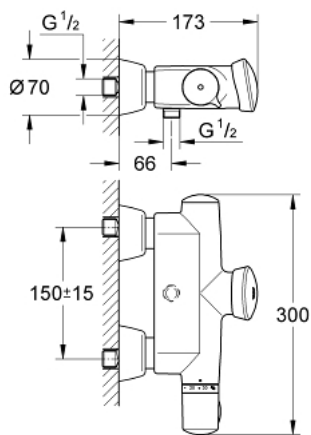

36 245 000 EURODISC SE SELF-CLOSING SHOWER THERMOSTAT , 1/2"

PRODUCT DESCRIPTION

- Colour: chrome
- wall mounted
- 6 V lithium battery, type CR-P2
- GROHE LongLife finish
- GROHE TurboStat - compact cartridge with wax thermoelement
- GROHE CoolTouch metal housing
- temperature scale handle with safety stop between 35°C and 45°C
- non return valve
- dirt strainers
- bottom outlet 1/2"
- start-stop function
- electronic control of operating time
- functions to activate with tip code
- flow time adjustable from 2 sec. to 30 min.
- automatic flushing: 5 min after 3 days without use
- activation of permanent run for thermal disinfection for 3.5 or 11 min
- CE approved
- noise classification I in accordance with DIN 4109
- type of protection IP 69K
- min. recommended pressure 1.0 bar