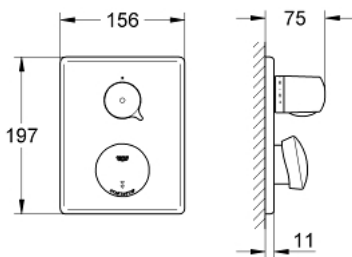

36 247 000 EURODISC SE SELF-CLOSING SHOWER THERMOSTAT , 1/2"

SPARE PARTS, July 2011 – now

- 1: Scale handle (Spare part-nr. 47409000)
- 2: Stop ring (Spare part-nr. 47641000)
- 2.1: Fixing clamp (Spare part-nr. 0574400M)
- 3: Thermo-element 1/2" (Spare part-nr. 47217000)
- 3.1: Stop ring + regulating nut (Spare part-nr. 47300000)
- 3.1.1: Fixing clamp (Spare part-nr. 0574400M)
- 3.2: O-ring $\varnothing 21 \times \varnothing 2$ (Spare part-nr. 0599900M)
- 3.3: O-ring $\varnothing 24 \times \varnothing 2$ (Spare part-nr. 0119600M)
- 4: Seat for thermostat (Spare part-nr. 01460000)
- 5: Cartridge (Spare part-nr. 43497000)
- 5.1: Screw dia. 4x52 mm (Spare part-nr. 4346200M)
- 6: Solenoid valve (Spare part-nr. 43532000)
- 6.1: Dirt Strainer (Spare part-nr. 42798000)
- 7: Battery (Spare part-nr. 42886000)
- 8: Flush plate (Spare part-nr. 43541000)
- 9: Fixing set (Spare part-nr. 4308500M)
- 10: Tube set (Spare part-nr. 43566000)
- 11: Non-return valve (Spare part-nr. 43433000)
- 11.1: Non-return valve (Spare part-nr. 4343200M)
- 11.2: Dirt Strainer (Spare part-nr. 4329600M)
- 12: Socket spanner (Spare part-nr. 19070000)*
- 13: Disassembling key
(for Relexa Plus, Relexa Cosmopolitan face plate) (Spare part-nr. 19132000)*
- 14: Thermoelement for changed waterways (Spare part-nr. 47657000)*
- 15: Metal handle temperature control (Spare part-nr. 47763000)*