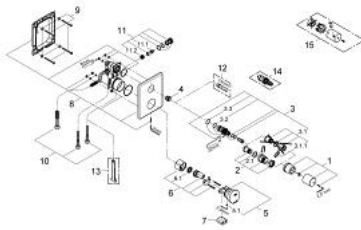

36 247 000 EURODISC SE SELF-CLOSING SHOWER THERMOSTAT , 1/2"

SPARE PARTS, July 2011 – now

- 1: Scale handle (Spare part-nr. 47409000)
- 2: Stop ring (Spare part-nr. 47641000)
- 2.1: Fixing clamp (Spare part-nr. 0574400M)
- 3: Thermo-element 1/2" (Spare part-nr. 47217000)
- 3.1: Stop ring + regulating nut (Spare part-nr. 47300000)
- 3.1.1: Fixing clamp (Spare part-nr. 0574400M)
- 3.2: O-ring $\varnothing 21 \times \varnothing 2$ (Spare part-nr. 0599900M)
- 3.3: O-ring $\varnothing 24 \times \varnothing 2$ (Spare part-nr. 0119600M)
- 4: Seat for thermostat (Spare part-nr. 01460000)
- 5: Cartridge (Spare part-nr. 43497000)
- 5.1: Screw dia. 4x52 mm (Spare part-nr. 4346200M)
- 6: Solenoid valve (Spare part-nr. 43532000)
- 6.1: Dirt Strainer (Spare part-nr. 42798000)
- 7: Battery (Spare part-nr. 42886000)
- 8: Flush plate (Spare part-nr. 43541000)
- 9: Fixing set (Spare part-nr. 4308500M)
- 10: Tube set (Spare part-nr. 43566000)
- 11: Non-return valve (Spare part-nr. 43433000)
- 11.1: Non-return valve (Spare part-nr. 4343200M)
- 11.2: Dirt Strainer (Spare part-nr. 4329600M)
- 12: Socket spanner (Spare part-nr. 19070000)*
- 13: Disassembling key
(for Relexa Plus, Relexa Cosmopolitan face plate) (Spare part-nr. 19132000)*
- 14: Thermoelement for changed waterways (Spare part-nr. 47657000)*
- 15: Metal handle temperature control (Spare part-nr. 47763000)*