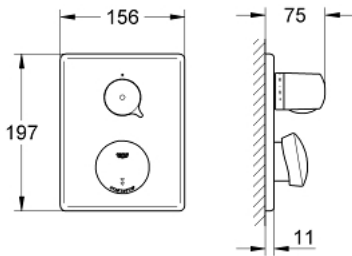

36 247 000 EURODISC SE SELF-CLOSING SHOWER THERMOSTAT , 1/2"

PRODUCT DESCRIPTION

- Colour: chrome
- 6 V lithium battery, type CR-P2
- GROHE LongLife finish
- GROHE TurboStat - compact cartridge with wax thermoelement
- temperature scale handle with safety stop between 35°C and 45°C
- non return valve
- dirt strainers
- start-stop function
- electronic control of operating time
- functions to activate with tip code
- flow time adjustable from 2 sec. to 30 min.
- automatic flushing: 5 min after 3 days without use
- activation of permanent run for thermal disinfection for 3.5 or 11 min
- set for final installation for
  - 36 014 (integrated elastomer fitting box)
  - or 36 246
- CE approved
- noise classification I in accordance with DIN 4109
- type of protection IP 55