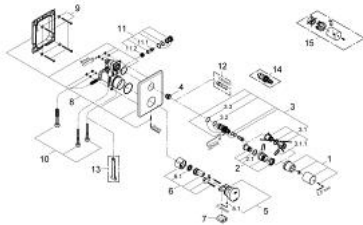

36 247 000 EURODISC SE SELF-CLOSING SHOWER THERMOSTAT , 1/2"

SPARE PARTS, 7月 2011 – now

- 1: Temperature scale handle (Spare part-nr. 47409000)
- 2: Stop ring (Spare part-nr. 47641000)
- 2.1: Fixing clamp (Spare part-nr. 0574400M)
- 3: Thermo-element 1/2" (Spare part-nr. 47217000)
- 3.1: Stop ring + regulating nut (Spare part-nr. 47300000)
- 3.1.1: Fixing clamp (Spare part-nr. 0574400M)
- 3.2: Sealing washer Ø 21 x Ø 2 (Spare part-nr. 0599900M)
- 3.3: Sealing washer Ø 24 x Ø 2 (Spare part-nr. 0119600M)
- 4: Seat for thermostat (Spare part-nr. 01460000)
- 5: Cartridge (Spare part-nr. 43497000)
- 5.1: Screw (Spare part-nr. 4346200M)
- 6: Solenoid valve (Spare part-nr. 43532000)
- 6.1: Dirt strainer (Spare part-nr. 42798000)
- 7: Battery (Spare part-nr. 42886000)
- 8: Flush plate (Spare part-nr. 43541000)
- 9: Fixing set (Spare part-nr. 4308500M)
- 10: Tube set (Spare part-nr. 43566000)
- 11: Non-return valve (Spare part-nr. 43433000)
- 11.1: Non-return valve (Spare part-nr. 4343200M)
- 11.2: Dirt strainer (Spare part-nr. 4329600M)
- 12: Socket spanner (Spare part-nr. 19070000)*
- 13: Disassembling key (Spare part-nr. 19132000)*
- 14: Thermo element for reverse waterways (Spare part-nr. 47657000)*
- 15: Metal handle temperature control (Spare part-nr. 47763000)*