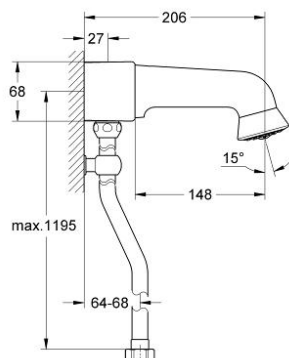

36 248 000 EURODISC SE HEADSHOWER COMBINATION

PRODUCT DESCRIPTION

- Colour: chrome
- complete with exposed shower riser
- union nut 3/4"
- pipe clamp and shower head with wall flange
- vandal proof
- GROHE SpeedClean - effortless limescale removal
- flow limiter
- 9 l./min and 12l./min.
- GROHE EcoJoy - less water, perfect flow
- GROHE LongLife finish

36 248 000 EURODISC SE HEADSHOWER COMBINATION

SPARE PARTS, April 2009 – now

- 1: Spray faceplate (Spare part-nr. 45661XX0)
- 2: Repl.kit f.screw with O-ring (Spare part-nr. 45137000)
- 2.1: O-ring dia. 22x3 mm (Spare part-nr. 0128400M)
- 3: Union (Spare part-nr. 43300000)
- 3.1: Fixing nut (Spare part-nr. 43299000)
- 4: Shower pipe (Spare part-nr. 43335000)
- 5: Clip (Spare part-nr. 36129000)
- 6: Fixing nut (Spare part-nr. 43312000)