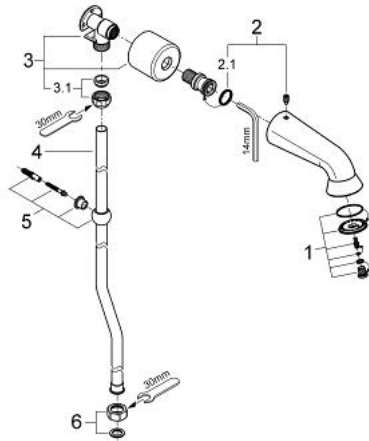

36 248 000 EURODISC SE HEADSHOWER COMBINATION

PRODUCT DESCRIPTION

- Colour: chrome
- complete with exposed shower riser
- union nut 3/4"
- pipe clamp and shower head with wall flange
- vandal proof
- GROHE SpeedClean - effortless limescale removal
- flow limiter
- 9 l./min and 12l./min.
- GROHE EcoJoy - less water, perfect flow
- GROHE LongLife finish

36 248 000 EURODISC SE HEADSHOWER COMBINATION

SPARE PARTS, April 2009 – now

- 1: Spray faceplate (Spare part-nr. 45661XX0)
- 2: Repl.kit f.screw with O-ring (Spare part-nr. 45137000)
- 2.1: O-ring dia. 22x3 mm (Spare part-nr. 0128400M)
- 3: Union (Spare part-nr. 43300000)
- 3.1: Fixing nut (Spare part-nr. 43299000)
- 4: Shower pipe (Spare part-nr. 43335000)
- 5: Clip (Spare part-nr. 36129000)
- 6: Fixing nut (Spare part-nr. 43312000)