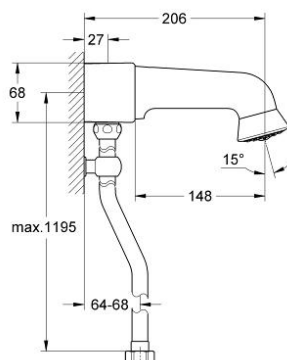

36 248 000 EURODISC SE HEAD SHOWER COMBINATION

PRODUCT DESCRIPTION

- Colour: chrome
- complete with exposed shower riser
- union nut 3/4"
- pipe clamp and shower head with wall flange
- theft proof
- GROHE SpeedClean - effortless limescale removal
- flow limiter
- 9 l/min and 12 l/min
- GROHE EcoJoy - Less water, perfect flow
- GROHE LongLife finish

36 248 000 EURODISC SE HEAD SHOWER COMBINATION

SPARE PARTS, 4月 2009 – now

- 1: Spray faceplate (Spare part-nr. 45661XX0)
- 2: Replacement screw with O-ring (Spare part-nr. 45137000)
- 2.1: O-ring $\varnothing 22 \times \varnothing 3$ (Spare part-nr. 0128400M)
- 3: Union (Spare part-nr. 43300000)
- 3.1: Fixing nut (Spare part-nr. 43299000)
- 4: Shower pipe (Spare part-nr. 43335000)
- 5: Clamp (Spare part-nr. 36129000)
- 6: Fixing nut (Spare part-nr. 43312000)