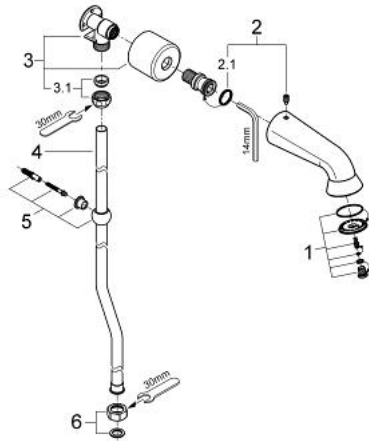

36 248 000 EURODISC SE HEAD SHOWER COMBINATION

PRODUCT DESCRIPTION

- Colour: chrome
- complete with exposed shower riser
- union nut 3/4"
- pipe clamp and shower head with wall flange
- theft proof
- GROHE SpeedClean - effortless limescale removal
- flow limiter
- 9 l/min and 12 l/min
- GROHE EcoJoy - Less water, perfect flow
- GROHE LongLife finish

36 248 000 EURODISC SE HEAD SHOWER COMBINATION

SPARE PARTS, 4月 2009 – now

- 1: Spray faceplate (Spare part-nr. 45661XX0)
- 2: Replacement screw with O-ring (Spare part-nr. 45137000)
- 2.1: O-ring $\varnothing 22 \times \varnothing 3$ (Spare part-nr. 0128400M)
- 3: Union (Spare part-nr. 43300000)
- 3.1: Fixing nut (Spare part-nr. 43299000)
- 4: Shower pipe (Spare part-nr. 43335000)
- 5: Clamp (Spare part-nr. 36129000)
- 6: Fixing nut (Spare part-nr. 43312000)