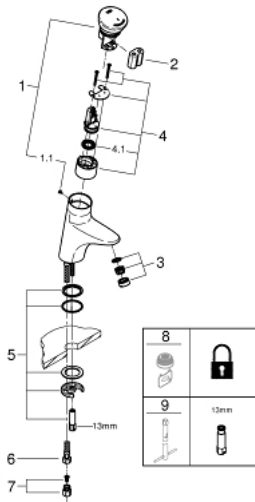

36 249 000 EURODISC SE SELF-CLOSING BASIN MIXER 1/2" WITHOUT MIXING DEVICE

PRODUCT DESCRIPTION

- Colour: chrome
- 6V lithium battery, type CR-P2
- for cold or premixed water
- marking: blue
- GROHE LongLife finish
- GROHE EcoJoy - less water, perfect flow
- maximum flow rate (at 3 bar): 5.5 l/min
- flexible connecting hose
- dirt strainer
- rapid-installation-system
- start-stop function
- electronic controlled self-closing system
- safety stop after 180 sec.
- Functions to activate with tip code:
- Flow time adjustable from 2-180 sec.
- Automatic flushing: 5 min after 3 days without use
- CE approved
- type of protection faucet IP 59K

36 249 000 EURODISC SE SELF-CLOSING BASIN MIXER 1/2" WITHOUT MIXING DEVICE

SPARE PARTS, July 2016 – now

- 1: Cover (Spare part-nr. 43113000)
 - 1.1: Screw dia. 4x52 mm (Spare part-nr. 4346200M)
 - 2: Battery (Spare part-nr. 42886000)
 - 3: Mousseur (Spare part-nr. 42832000)
 - 4: Solenoid valve (Spare part-nr. 43532000)
 - 4.1: Dirt Strainer (Spare part-nr. 42798000)
 - 5: Fixing set (Spare part-nr. 42841000)
 - 6: Connection hose (Spare part-nr. 46255000)
 - 7: Dirt Strainer (Spare part-nr. 43293000)
 - 8: Mousseur (Spare part-nr. 36133000)*
 - 9: Mounting wrench (Spare part-nr. 19017000)*
- * Optional accessories