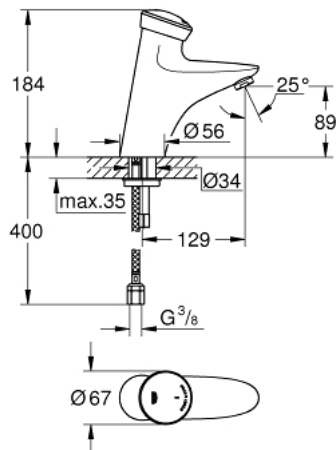

36 249 000 EURODISC SE SELF-CLOSING BASIN MIXER 1/2" WITHOUT MIXING DEVICE

PRODUCT DESCRIPTION

- Colour: chrome
- 6V lithium battery, type CR-P2
- for cold or premixed water
- marking: blue
- GROHE LongLife finish
- GROHE EcoJoy - less water, perfect flow
- maximum flow rate (at 3 bar): 5.5 l/min
- flexible connecting hose
- dirt strainer
- rapid-installation-system
- start-stop function
- electronic controlled self-closing system
- safety stop after 180 sec.
- Functions to activate with tip code:
- Flow time adjustable from 2-180 sec.
- Automatic flushing: 5 min after 3 days without use
- CE approved
- type of protection faucet IP 59K

36 249 000 EURODISC SE SELF-CLOSING BASIN MIXER 1/2" WITHOUT MIXING DEVICE

SPARE PARTS, July 2016 – now

- 1: Cover (Spare part-nr. 43113000)
 - 1.1: Screw dia. 4x52 mm (Spare part-nr. 4346200M)
 - 2: Battery (Spare part-nr. 42886000)
 - 3: Mousseur (Spare part-nr. 42832000)
 - 4: Solenoid valve (Spare part-nr. 43532000)
 - 4.1: Dirt Strainer (Spare part-nr. 42798000)
 - 5: Fixing set (Spare part-nr. 42841000)
 - 6: Connection hose (Spare part-nr. 46255000)
 - 7: Dirt Strainer (Spare part-nr. 43293000)
 - 8: Mousseur (Spare part-nr. 36133000)*
 - 9: Mounting wrench (Spare part-nr. 19017000)*
- * Optional accessories