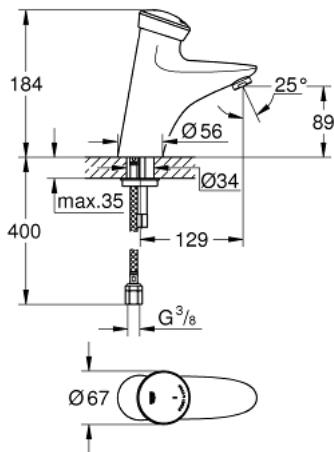

36 249 000 EURODISC SE SELF-CLOSING BASIN TAP 1/2" WITHOUT MIXING DEVICE

PRODUCT DESCRIPTION

- Colour: chrome
- 6 V lithium battery, type CR-P2
- for cold or premixed water
- marking: blue
- GROHE LongLife finish
- GROHE EcoJoy - Less water, perfect flow
- maximum flow rate (at 3 bar): 5.5 l/min
- flexible connection hose
- dirt strainer
- rapid installation system
- start-stop function
- electronic control of operating time
- safety stop after 180 sec.
- functions to activate with tip code
- flow time infinitely adjustable from 2-180 sec.
- automatic flushing: 5 min after 3 days without use
- CE approved
- type of protection faucet IP 59K

36 249 000 EURODISC SE SELF-CLOSING BASIN TAP 1/2" WITHOUT MIXING DEVICE

SPARE PARTS, 7月 2016 – now

- 1: Cover (Spare part-nr. 43113000)
- 1.1: Screw (Spare part-nr. 4346200M)
- 2: Battery (Spare part-nr. 42886000)
- 3: Mousseur (Spare part-nr. 42832000)
- 4: Solenoid valve (Spare part-nr. 43532000)
- 4.1: Dirt strainer (Spare part-nr. 42798000)
- 5: Fixing set (Spare part-nr. 42841000)
- 6: Connection hose (Spare part-nr. 46255000)
- 7: Dirt strainer (Spare part-nr. 43293000)
- 8: Mousseur (Spare part-nr. 36133000)*
- 9: Mounting wrench (Spare part-nr. 19017000)*