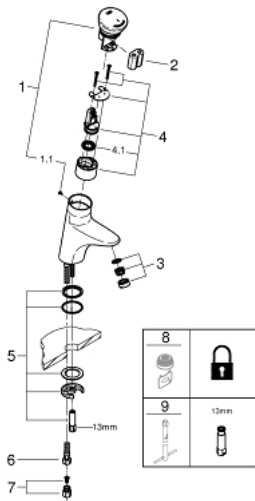

36 249 000 EURODISC SE SELF-CLOSING BASIN TAP 1/2" WITHOUT MIXING DEVICE

PRODUCT DESCRIPTION

- Colour: chrome
- 6 V lithium battery, type CR-P2
- for cold or premixed water
- marking: blue
- GROHE LongLife finish
- GROHE EcoJoy - Less water, perfect flow
- maximum flow rate (at 3 bar): 5.5 l/min
- flexible connection hose
- dirt strainer
- rapid installation system
- start-stop function
- electronic control of operating time
- safety stop after 180 sec.
- functions to activate with tip code
- flow time infinitely adjustable from 2-180 sec.
- automatic flushing: 5 min after 3 days without use
- CE approved
- type of protection faucet IP 59K

36 249 000 EURODISC SE SELF-CLOSING BASIN TAP 1/2" WITHOUT MIXING DEVICE

SPARE PARTS, 7月 2016 – now

- 1: Cover (Spare part-nr. 43113000)
- 1.1: Screw (Spare part-nr. 4346200M)
- 2: Battery (Spare part-nr. 42886000)
- 3: Mousseur (Spare part-nr. 42832000)
- 4: Solenoid valve (Spare part-nr. 43532000)
- 4.1: Dirt strainer (Spare part-nr. 42798000)
- 5: Fixing set (Spare part-nr. 42841000)
- 6: Connection hose (Spare part-nr. 46255000)
- 7: Dirt strainer (Spare part-nr. 43293000)
- 8: Mousseur (Spare part-nr. 36133000)*
- 9: Mounting wrench (Spare part-nr. 19017000)*