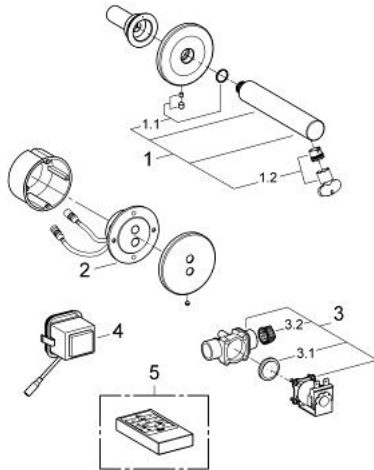

### PRODUCT DESCRIPTION

- Colour: chrome
- for cold or premixed water
- wall spout
- transformer 230 V
- GROHE LongLife finish
- GROHE EcoJoy 5.0 l/min flow limiter
- IR-electronic with detection in the handwashing area
- integrated mousseur
- automatic safety stop 60 sec.(factory pre-set)
- additional functions and precise settings by remote control 36 407
- automatic flushing after 1 or 3 days without use
- Thermal disinfection for 3,5 or 11 min
- cleaning mode can be activated for 3 minutes with sensor
- for use with Rapid SL 38 748 001 or roughing-in set 36 264 000
- CE approved

36 252 000 **ESSENCE E INFRA-RED ELECTRONIC BASIN MIXER 1/2"**  
**WALL MOUNTED**

**SPARE PARTS**, February 2009 – now

- 1: Spout (Spare part-nr. 42367000)
- 1.1: Screw dia. 4x52 mm (Spare part-nr. 43094000)
- 1.2: Mousseur (Spare part-nr. 13943000)
- 2: Electronic (Spare part-nr. 42332000)
- 3: Solenoid valve (Spare part-nr. 43828000)
- 3.1: Membrane (Spare part-nr. 43809000)
- 3.2: Dirt Strainer (Spare part-nr. 4365500M)
- 4: Transformer (Spare part-nr. 42278000)
- 5: Infra-red remote control (Spare part-nr. 36206000)\*