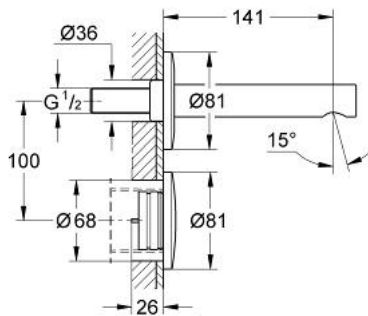

### PRODUCT DESCRIPTION

- Colour: chrome
- for cold or premixed water
- wall spout
- transformer 230 V
- GROHE LongLife finish
- GROHE EcoJoy 5.0 l/min flow limiter
- IR-electronic with detection in the handwashing area
- integrated mousseur
- automatic safety stop 60 sec.(factory pre-set)
- additional functions and precise settings by remote control 36 407
- automatic flushing after 1 or 3 days without use
- Thermal disinfection for 3,5 or 11 min
- cleaning mode can be activated for 3 minutes with sensor
- for use with Rapid SL 38 748 001 or roughing-in set 36 264 000
- CE approved

36 252 000 **ESSENCE E INFRA-RED ELECTRONIC BASIN MIXER 1/2"**  
**WALL MOUNTED**

**SPARE PARTS**, February 2009 – now

- 1: Spout (Spare part-nr. 42367000)
- 1.1: Screw dia. 4x52 mm (Spare part-nr. 43094000)
- 1.2: Mousseur (Spare part-nr. 13943000)
- 2: Electronic (Spare part-nr. 42332000)
- 3: Solenoid valve (Spare part-nr. 43828000)
- 3.1: Membrane (Spare part-nr. 43809000)
- 3.2: Dirt Strainer (Spare part-nr. 4365500M)
- 4: Transformer (Spare part-nr. 42278000)
- 5: Infra-red remote control (Spare part-nr. 36206000)\*