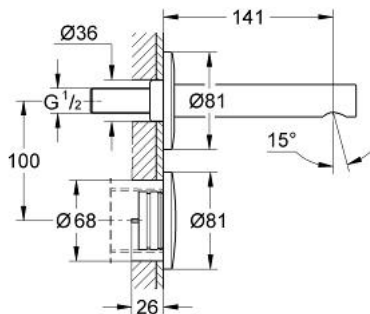

### PRODUCT DESCRIPTION

- Colour: chrome
- for cold or premixed water
- wall spout
- transformer 230 V AC/12 V DC
- GROHE LongLife finish
- GROHE EcoJoy 5.0 l/min flow limiter
- IR-electronic with detection in the handwashing area
- integrated mousseur
- automatic safety stop after 60 sec. (factory set)
- additional functions and precise settings by remote control 36 407
- automatic flushing after 1 or 3 days without use
- activation of permanent run for thermal disinfection for 3.5 or 11 min
- cleaning mode can be activated for 3 minutes with sensor
- for use with Rapid SL 38 748 001 or roughing-in set 36 264 000
- CE approved