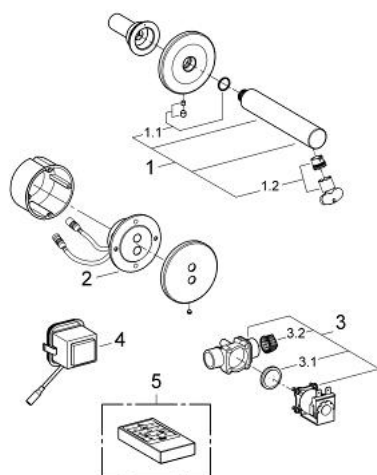

36 252 000 ESSENCE E INFRA-RED ELECTRONIC BASIN MIXER 1/2" WALL MOUNTED

SPARE PARTS, 2月 2009 – now

1. 1: Spout (Spare part-nr. 42367000)
   - 1.1: Screw (Spare part-nr. 43094000)
   - 1.2: Mousseur (Spare part-nr. 13943000)
   - 2: Electronic (Spare part-nr. 42332000)
   - 3: Solenoid valve (Spare part-nr. 43828000)
   - 3.1: Membrane (Spare part-nr. 43809000)
   - 3.2: Dirt strainer (Spare part-nr. 4365500M)
   - 4: Transformer (Spare part-nr. 42278000)
   - 5: Infra-red remote control (Spare part-nr. 36206000)*
2. Optional accessories