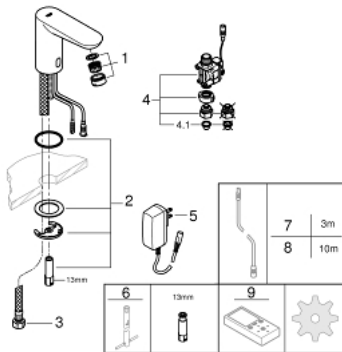

36 270 000 EUROECO COSMOPOLITAN E INFRARED ELECTRONIC BASIN MIXER 1/2" WITHOUT MIXING DEVICE

SPARE PARTS, September 2015 – now

- 1: Mousseur (Spare part-nr. 48159000)
- 2: Shank mounting kit (Spare part-nr. 42389000)
- 3: Connection hose (Spare part-nr. 46255000)
- 4: Solenoid valve (Spare part-nr. 42390000)
- 4.1: Dirt strainer (Spare part-nr. 42395000)
- 5: Mains adaptor (Spare part-nr. 42392000)
- 6: Mounting wrench (Spare part-nr. 19017000)*
- 7: Extension cable (Spare part-nr. 36340000)*
- 8: Extension cable (Spare part-nr. 36341000)*
- 9: Remote control for all GROHE infra-red products (Spare part-nr. 36407000)*
- 9: Remote control (Spare part-nr. 36407001)*