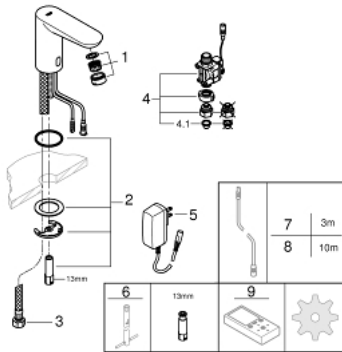

36 270 000 EUROECO COSMOPOLITAN E INFRA-RED ELECTRONIC BASIN TAP 1/2" WITHOUT MIXING DEVICE

SPARE PARTS, 9月 2015 – now

- 1: Mousseur (Spare part-nr. 48159000)
- 2: Shank mounting kit (Spare part-nr. 42389000)
- 3: Connection hose (Spare part-nr. 46255000)
- 4: Solenoid valve (Spare part-nr. 42390000)
- 4.1: Dirt strainer (Spare part-nr. 42395000)
- 5: Mains adaptor (Spare part-nr. 42392000)
- 6: Mounting wrench (Spare part-nr. 19017000)*
- 7: Power extension cable (Spare part-nr. 36340000)*
- 8: Power extension cable (Spare part-nr. 36341000)*
- 9: Remote control for all GROHE infra-red products (Spare part-nr. 36407000)

*

- 9: Remote control (Spare part-nr. 36407001)*

* Optional accessories