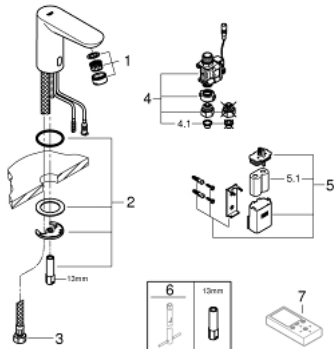

36 271 000 EUROECO COSMOPOLITAN E INFRA-RED ELECTRONIC BASIN TAP WITHOUT MIXING DEVICE

PRODUCT DESCRIPTION

- Colour: chrome
- with infrared sensor for bi-directional communication for monitoring, configuration and servicing
- for cold or premixed water
- 6 V lithium battery, type CR-P2
- battery lifetime: approx. 7 years (150 actuations a day)
- GROHE EcoJoy - Less water, perfect flow
- maximum flow rate (at 3 bar): 5 l/min
- flexible connection hoses
- dirt strainers
- external solenoid valve
- external battery
- rapid installation system
- multistage battery status display
- 7 pre-set programs:
 - auto flush
 - thermal disinfection
 - cleaning mode
- additional functions and precise settings by remote control 36 407
- CE approved
- noise classification I in accordance with DIN 4109
- type of protection faucet IP 59K
- min. recommended pressure 1.0 bar

36 271 000 EUROECO COSMOPOLITAN E INFRA-RED ELECTRONIC BASIN TAP WITHOUT MIXING DEVICE

SPARE PARTS, 9月 2015 – now

- 1: Mousseur (Spare part-nr. 48159000)
- 2: Shank mounting kit (Spare part-nr. 42389000)
- 3: Connection hose (Spare part-nr. 46255000)
- 4: Solenoid valve (Spare part-nr. 42390000)
- 4.1: Dirt strainer (Spare part-nr. 42395000)
- 5: Battery housing (Spare part-nr. 42393000)
- 5.1: Battery (Spare part-nr. 42886000)
- 6: Mounting wrench (Spare part-nr. 19017000)*
- 7: Remote control (Spare part-nr. 36407001)*