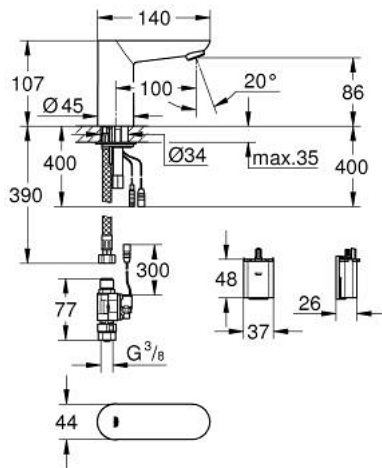

36 271 000 EUROECO COSMOPOLITAN E INFRA-RED ELECTRONIC BASIN TAP WITHOUT MIXING DEVICE

PRODUCT DESCRIPTION

- Colour: chrome
- with infrared sensor for bi-directional communication for monitoring, configuration and servicing
- for cold or premixed water
- 6 V lithium battery, type CR-P2
- battery lifetime: approx. 7 years (150 actuations a day)
- GROHE EcoJoy - Less water, perfect flow
- maximum flow rate (at 3 bar): 5 l/min
- flexible connection hoses
- dirt strainers
- external solenoid valve
- external battery
- rapid installation system
- multistage battery status display
- 7 pre-set programs:
 - auto flush
 - thermal disinfection
 - cleaning mode
- additional functions and precise settings by remote control 36 407
- CE approved
- noise classification I in accordance with DIN 4109
- type of protection faucet IP 59K
- min. recommended pressure 1.0 bar

36 271 000 EUROECO COSMOPOLITAN E INFRA-RED ELECTRONIC BASIN TAP WITHOUT MIXING DEVICE

SPARE PARTS, 9月 2015 – now

- 1: Mousseur (Spare part-nr. 48159000)
- 2: Shank mounting kit (Spare part-nr. 42389000)
- 3: Connection hose (Spare part-nr. 46255000)
- 4: Solenoid valve (Spare part-nr. 42390000)
- 4.1: Dirt strainer (Spare part-nr. 42395000)
- 5: Battery housing (Spare part-nr. 42393000)
- 5.1: Battery (Spare part-nr. 42886000)
- 6: Mounting wrench (Spare part-nr. 19017000)*
- 7: Remote control (Spare part-nr. 36407001)*