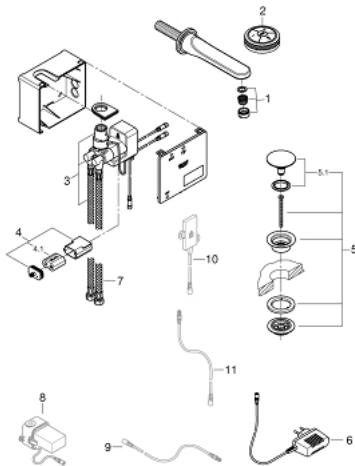

36 278 000 **VERIS F-DIGITAL DIGITAL BASIN MIXER**
S-SIZE

PRODUCT DESCRIPTION

- Colour: chrome
- including digital mixing device
- wall mounted
- - Temperature and flow control
- - Memory-function
- - LED-ring
- Digital mixing device
- - digital controlled valves
- - integrated temperature sensor
- Default setting configurable during installation:
- - automatic safety shut-off after 60 sec
- - integrated temperature sensor
- default setting configurable during installation:
- - automatic safety shut-off after 60 sec.
- GROHE LongLife finish
- GROHE EcoJoy - less water, perfect flow
- spout with SpeedClean-mousseur
- projection 170 mm(middle mousseur)
- Push-open waste set 1 1/4"
- incl. plug power supply 65 790 000
- minimum pressure 1,0 bar
- requires built-in power supply 36 078 000

36 278 000 VERIS F-DIGITAL DIGITAL BASIN MIXER S-SIZE

SPARE PARTS, August 2016 – now

- 1: Mousseur (Spare part-nr. 48173000)
- 2: Digital controller
- Remote controller for bath or shower (Spare part-nr. 36309000)
- 3: mixing device (Spare part-nr. 48164000)
- 4: Battery housing with battery (Spare part-nr. 42393000)
- 4.1: Battery (Spare part-nr. 42886000)
- 5: Pop-up waste set (Spare part-nr. 65807000)
- 5.1: Nipple (Spare part-nr. 45986000)
- 6: Plug power supply 230 V (Spare part-nr. 65790000)*
- 7: Connection hose (Spare part-nr. 46255000)
- 8: Plug power supply 110-240 V (Spare part-nr. 36078000)*
- 9: connection wire (Spare part-nr. 47727000)*
- 10: Transceiver (Spare part-nr. 36356000)*
- 11: connection wire (Spare part-nr. 65815000)*