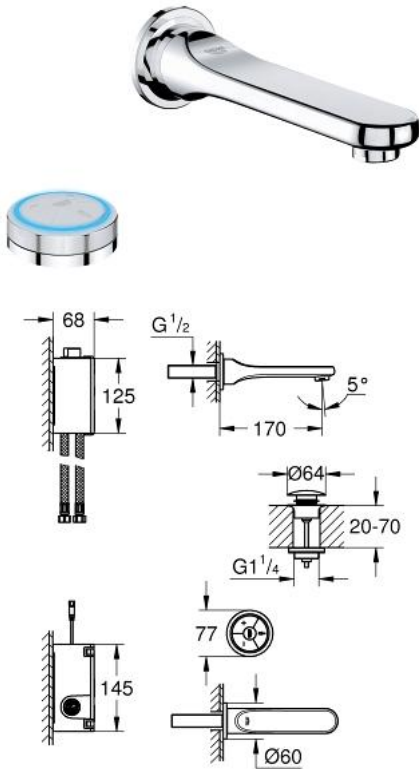

36 278 000 **VERIS F-DIGITAL DIGITAL BASIN MIXER**
S-SIZE

PRODUCT DESCRIPTION

- Colour: chrome
- including digital mixing device
- wall mounted
- - Temperature and flow control
- - Memory-function
- - LED-ring
- Digital mixing device
- - digital controlled valves
- - integrated temperature sensor
- Default setting configurable during installation:
- - automatic safety shut-off after 60 sec
- - integrated temperature sensor
- default setting configurable during installation:
- - automatic safety shut-off after 60 sec.
- GROHE LongLife finish
- GROHE EcoJoy - less water, perfect flow
- spout with SpeedClean-mousseur
- projection 170 mm(middle mousseur)
- Push-open waste set 1 1/4"
- incl. plug power supply 65 790 000
- minimum pressure 1,0 bar
- requires built-in power supply 36 078 000

36 278 000 VERIS F-DIGITAL DIGITAL BASIN MIXER S-SIZE

SPARE PARTS, August 2016 – now

- 1: Mousseur (Spare part-nr. 48173000)
- 2: Digital controller
- Remote controller for bath or shower (Spare part-nr. 36309000)
- 3: mixing device (Spare part-nr. 48164000)
- 4: Battery housing with battery (Spare part-nr. 42393000)
- 4.1: Battery (Spare part-nr. 42886000)
- 5: Pop-up waste set (Spare part-nr. 65807000)
- 5.1: Nipple (Spare part-nr. 45986000)
- 6: Plug power supply 230 V (Spare part-nr. 65790000)*
- 7: Connection hose (Spare part-nr. 46255000)
- 8: Plug power supply 110-240 V (Spare part-nr. 36078000)*
- 9: connection wire (Spare part-nr. 47727000)*
- 10: Transceiver (Spare part-nr. 36356000)*
- 11: connection wire (Spare part-nr. 65815000)*