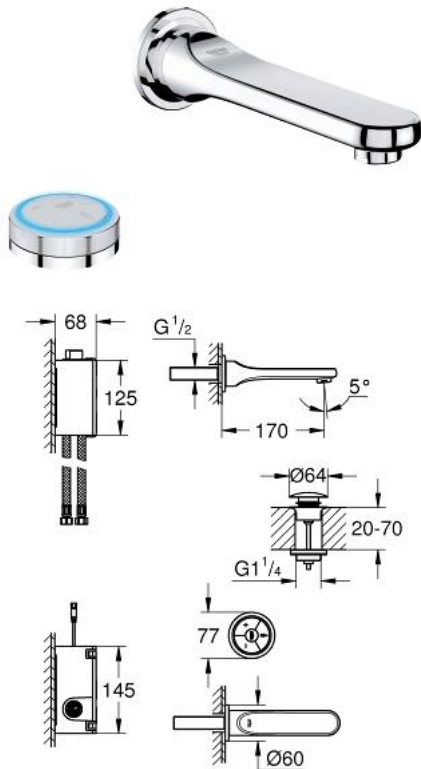

36 278 000 VERIS F-DIGITAL DIGITAL BASIN MIXER S-SIZE

PRODUCT DESCRIPTION

- Colour: chrome
- including digital mixing device
- wall mounted
- Digital Controller - intuitive multifunctional operating unit
- - wireless technology
- - temperature and flow control
- - pause function
- - memory function
- - LED-ring
- digital mixing device
- - digitally controlled valve
- - integrated temperature sensor
- default setting configurable during installation:
- - automatic safety shut-off after 60 sec.
- GROHE LongLife finish
- GROHE EcoJoy - Less water, perfect flow
- spout with SpeedClean-mousseur
- projection 170 mm
- push-open waste set 1 1/4"
- incl. plug power supply 65 790 000
- min. recommended pressure 1.0 bar
- requires built-in power supply 36 078 000

36 278 000 VERIS F-DIGITAL DIGITAL BASIN MIXER S-SIZE

SPARE PARTS, 8月 2016 – now

1: Mousseur (Spare part-nr. 48173000)

2: Digital controller

Remote controller for bath or shower (Spare part-nr. 36309000)

3: Mixing device (Spare part-nr. 48164000)

4: Battery housing (Spare part-nr. 42393000)

4.1: Battery (Spare part-nr. 42886000)

5: Waste set with push-open plug (Spare part-nr. 65807000)

5.1: Nipple (Spare part-nr. 45986000)

6: Plug power supply 230 V (Spare part-nr. 65790000)*

7: Connection hose (Spare part-nr. 46255000)

8: Plug power supply 110-240 V (Spare part-nr. 36078000)*

9: Connection wire (Spare part-nr. 47727000)*

10: Transceiver (Spare part-nr. 36356000)*

11: Connection wire (Spare part-nr. 65815000)*