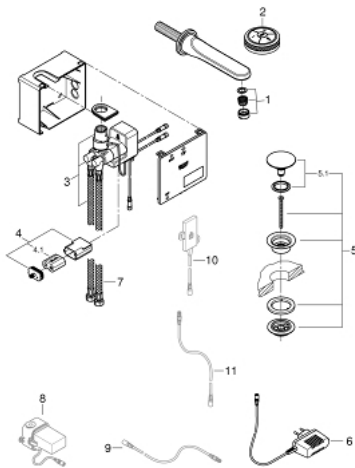

36 278 000 VERIS F-DIGITAL DIGITAL BASIN MIXER S-SIZE

PRODUCT DESCRIPTION

- Colour: chrome
- including digital mixing device
- wall mounted
- Digital Controller - intuitive multifunctional operating unit
- - wireless technology
- - temperature and flow control
- - pause function
- - memory function
- - LED-ring
- digital mixing device
- - digitally controlled valve
- - integrated temperature sensor
- default setting configurable during installation:
- - automatic safety shut-off after 60 sec.
- GROHE LongLife finish
- GROHE EcoJoy - Less water, perfect flow
- spout with SpeedClean-mousseur
- projection 170 mm
- push-open waste set 1 1/4"
- incl. plug power supply 65 790 000
- min. recommended pressure 1.0 bar
- requires built-in power supply 36 078 000

36 278 000 VERIS F-DIGITAL DIGITAL BASIN MIXER S-SIZE

SPARE PARTS, 8月 2016 – now

1: Mousseur (Spare part-nr. 48173000)

2: Digital controller

Remote controller for bath or shower (Spare part-nr. 36309000)

3: Mixing device (Spare part-nr. 48164000)

4: Battery housing (Spare part-nr. 42393000)

4.1: Battery (Spare part-nr. 42886000)

5: Waste set with push-open plug (Spare part-nr. 65807000)

5.1: Nipple (Spare part-nr. 45986000)

6: Plug power supply 230 V (Spare part-nr. 65790000)*

7: Connection hose (Spare part-nr. 46255000)

8: Plug power supply 110-240 V (Spare part-nr. 36078000)*

9: Connection wire (Spare part-nr. 47727000)*

10: Transceiver (Spare part-nr. 36356000)*

11: Connection wire (Spare part-nr. 65815000)*